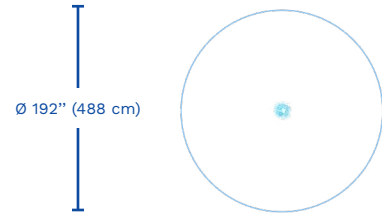

Jet Height
72" (183 cm)

VORTEX-INTL.COM • INFO@VORTEX-INTL.COM
1.877.586.7839 (free USA/CANADA)
+1.514.694.3868 (INTERNATIONAL)

(Sundown)

Spray Zone

H/W/L	Pressure
0/10.75/10.75 in	9 PSI
0/27/27 cm	0.6 BAR
Flow	Smartflow
13 GPM	-
49 LPM	-

Lighting Specifications

3-1 RGB LED 
 Beam angle : 20°

Cover Specifications

Color BLUE – RAL 5017
 Anti-slippery paint surface

Electrical Requirements

Wattage 22.5 W
 Voltage 12VAC

WATER EFFECTS

- Jet stream (18)