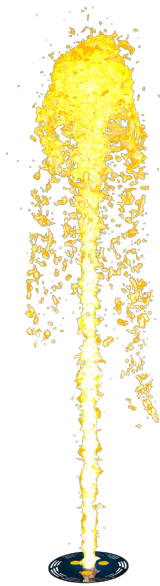

Ideal age group: for all ages

VOR 7059 LUMIFLOW

PRODUCT HIGHLIGHTS

- Introduce a colorful light show when the sun goes down
- Extend operational hours
- Create a refreshing, visual experience with this full-integrated all-in-one solution
 - LED technology
 - Water column jet nozzle
 - Drain

Jet Height
72" (183 cm)

VORTEX-INTL.COM • INFO@VORTEX-INTL.COM
1.877.586.7839 (free USA/CANADA)
+1.514.694.3868 (INTERNATIONAL)

(Sundown)

Spray Zone

H/W/L	Pressure
0/10.75/10.75 in	9 PSI
0/27/27 cm	0.6 BAR
Flow	Smartflow
13 GPM	-
49 LPM	-

Lighting Specifications

3-1 RGB LED 
 Beam angle : 20°

Cover Specifications

Color BLUE – RAL 5017
 Anti-slippery paint surface

Electrical Requirements

Wattage 22.5 W
 Voltage 12VAC

WATER EFFECTS

- Jet stream (18)