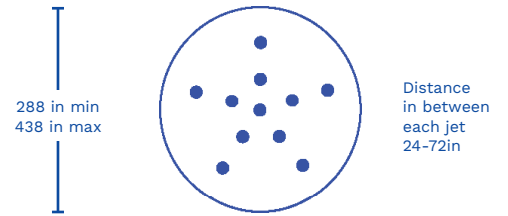

Ideal age group: for all ages

VOR 7795 LUMIFLOW STAR

Jet Height
72" (183 cm)

PRODUCT HIGHLIGHTS

- Introduce a lighting solution that will bring a colorful new experience
 - Playtime during sunup
 - Showtime during sundown
- Extend operational hours
- Create a refreshing, visual experience with this fully-integrated all-in-one solution
 - LED technology
 - Water column jet nozzle
 - Drain

VORTEX-INTL.COM • INFO@VORTEX-INTL.COM
1.877.586.7839 (free USA/CANADA)
+1.514.694.3868 (INTERNATIONAL)

Spray Zone

H/W/L Pressure

0/10.75/10.75 in 9 PSI
0/27/27 cm 0.6 BAR
dimensions are for each jet

Flow Smartflow

143 GPM -
541 LPM -

Lighting Specifications

3-1 RGB LED 
Beam angle : 20°

Cover Specifications

Color BLUE – RAL 5017
Anti-slippery paint surface

Electrical Requirements

Wattage 22.5 W
Voltage 12VAC

IMMERSIVE PLAY EVENTS