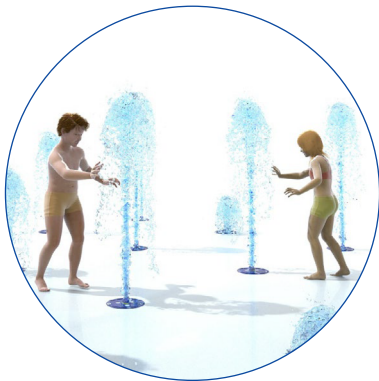

Ideal age group: for all ages

VOR 7795 LUMIFLOW STAR

Jet Height
72" (183 cm)

PRODUCT HIGHLIGHTS

- Introduce a lighting solution that will bring a colorful new experience
 - Playtime during sunup
 - Showtime during sundown
- Extend operational hours
- Create a refreshing, visual experience with this fully-integrated all-in-one solution
 - LED technology
 - Water column jet nozzle
 - Drain

143 GPM -
541 LPM -

Lighting Specifications

3-1 RGB LED 
Beam angle : 20°

Cover Specifications

Color BLUE – RAL 5017
Anti-slippery paint surface

Electrical Requirements

Wattage 22.5 W
Voltage 12VAC

IMMERSIVE PLAY EVENTS

Putting play-value first, pre-set choreography keeps everyone engaged all day long.

Labyrinth

Skip the wave

Catch me if you can

EN R0220-04

VORTEX-INTL.COM • INFO@VORTEX-INTL.COM
1.877.586.7839 (free USA/CANADA)
+1.514.694.3868 (INTERNATIONAL)