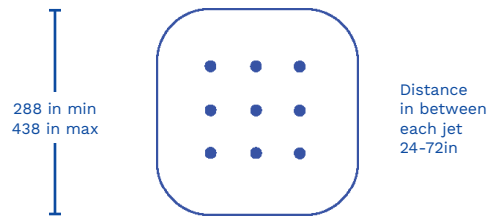

Ideal age group: for all ages

VOR 7794

LUMIFLOW SQUARE

PRODUCT HIGHLIGHTS

- Introduce a lighting solution that will bring a colorful new experience
 - Playtime during sunup
 - Showtime during sundown
- Extend operational hours
- Create a refreshing, visual experience with this fully-integrated all-in-one solution
 - LED technology
 - Water column jet nozzle
 - Drain

Jet Height
72" (183 cm)

VORTEX-INTL.COM • INFO@VORTEX-INTL.COM
1.877.586.7839 (free USA/CANADA)
+1.514.694.3868 (INTERNATIONAL)

Spray Zone

H/W/L Pressure

0/10.75/10.75 in 9 PSI
 0/27/27 cm 0.6 BAR
 dimensions are for each jet

Flow Smartflow

117 GPM -
 448 LPM -

Lighting Specifications Cover Specifications Electrical Requirements

3-1 RGB LED 
 Beam angle : 20°

Color BLUE – RAL 5017
 Anti-slippery paint surface

Wattage 22.5 W
 Voltage 12VAC