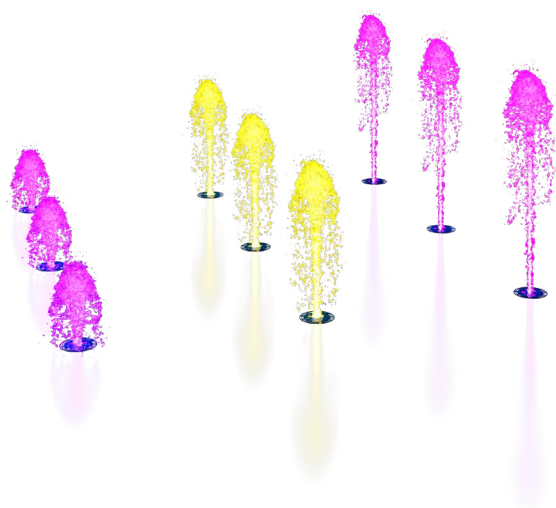

Ideal age group: for all ages

VOR 7794

LUMIFLOW SQUARE

PRODUCT HIGHLIGHTS

- Introduce a lighting solution that will bring a colorful new experience
 - Playtime during sunup
 - Showtime during sundown
- Extend operational hours
- Create a refreshing, visual experience with this fully-integrated all-in-one solution
 - LED technology
 - Water column jet nozzle
 - Drain

Jet Height
72" (183 cm)

VORTEX-INTL.COM • INFO@VORTEX-INTL.COM
1.877.586.7839 (free USA/CANADA)
+1.514.694.3868 (INTERNATIONAL)

Spray Zone

H/W/L Pressure

0/10.75/10.75 in 9 PSI
 0/27/27 cm 0.6 BAR
 dimensions are for each jet

Flow Smartflow

117 GPM -
 448 LPM -

Lighting Specifications Cover Specifications Electrical Requirements

3-1 RGB LED 
 Beam angle : 20°

Color BLUE – RAL 5017
 Anti-slippery paint surface

Wattage 22.5 W
 Voltage 12VAC