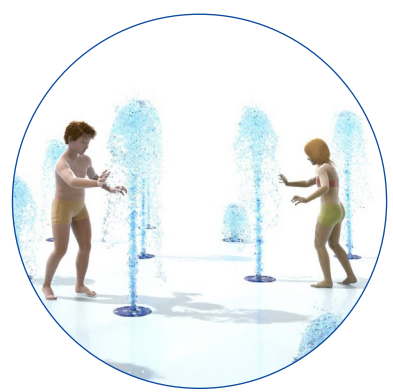

Ideal age group: for all ages

VOR 7794

LUMIFLOW SQUARE

PRODUCT HIGHLIGHTS

- Introduce a lighting solution that will bring a colorful new experience
 - Playtime during sunup
 - Showtime during sundown
- Extend operational hours
- Create a refreshing, visual experience with this fully-integrated all-in-one solution
 - LED technology
 - Water column jet nozzle
 - Drain

Flow Smartflow

117 GPM -
 448 LPM -

Lighting Specifications Cover Specifications Electrical Requirements

3-1 RGB LED 
 Beam angle : 20°

Color BLUE – RAL 5017
 Anti-slippery paint surface

Wattage 22.5 W
 Voltage 12VAC

IMMERSIVE PLAY EVENTS

Putting play-value first, pre-set choreography keeps everyone engaged all day long.

Labyrinth

Skip the wave

Catch me if you can

EN R0220-04

VORTEX-INTL.COM • INFO@VORTEX-INTL.COM
 1.877.586.7839 (free USA/CANADA)
 +1.514.694.3868 (INTERNATIONAL)