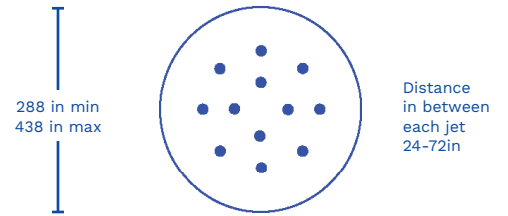

Ideal age group: for all ages

VOR 7796

LUMIFLOW CIRCLE

PRODUCT HIGHLIGHTS

- Introduce a lighting solution that will bring a colorful new experience
 - Playtime during sunup
 - Showtime during sundown
- Extend operational hours
- Create a refreshing, visual experience with this fully-integrated all-in-one solution
 - LED technology
 - Water column jet nozzle
 - Drain

Jet Height
72" (183 cm)

VORTEX-INTL.COM • INFO@VORTEX-INTL.COM
1.877.586.7839 (free USA/CANADA)
+1.514.694.3868 (INTERNATIONAL)

Spray Zone

H/W/L	Pressure
-------	----------

0/10.75/10.75 in	9 PSI
0/27/27 cm	0.6 BAR
dimensions are for each jet	

Flow	Smartflow
------	-----------

156 GPM	-
590 LPM	-

Lighting Specifications

3-1 RGB LED 
Beam angle : 20°

Cover Specifications

Color BLUE – RAL 5017
Anti-slippery paint surface

Electrical Requirements

Wattage 22.5 W
Voltage 12VAC