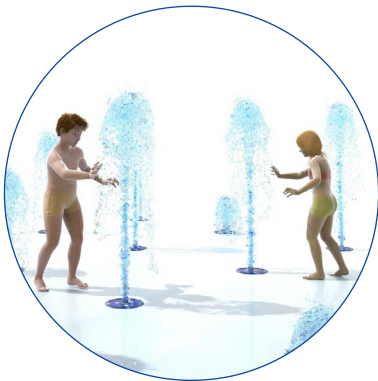

Ideal age group: for all ages

VOR 7796

LUMIFLOW CIRCLE

PRODUCT HIGHLIGHTS

- Introduce a lighting solution that will bring a colorful new experience
 - Playtime during sunup
 - Showtime during sundown
- Extend operational hours
- Create a refreshing, visual experience with this fully-integrated all-in-one solution
 - LED technology
 - Water column jet nozzle
 - Drain

Flow	Smartflow
------	-----------

156 GPM	-
590 LPM	-

Lighting Specifications

3-1 RGB LED 
Beam angle : 20°

Cover Specifications

Color BLUE – RAL 5017
Anti-slippery paint surface

Electrical Requirements

Wattage 22.5 W
Voltage 12VAC

IMMERSIVE PLAY EVENTS

Putting play-value first, pre-set choreography keeps everyone engaged all day long.

Labyrinth

Skip the wave

Catch me if you can

EN R0220-04

VORTEX-INTL.COM • INFO@VORTEX-INTL.COM
1.877.586.7839 (free USA/CANADA)
+1.514.694.3868 (INTERNATIONAL)