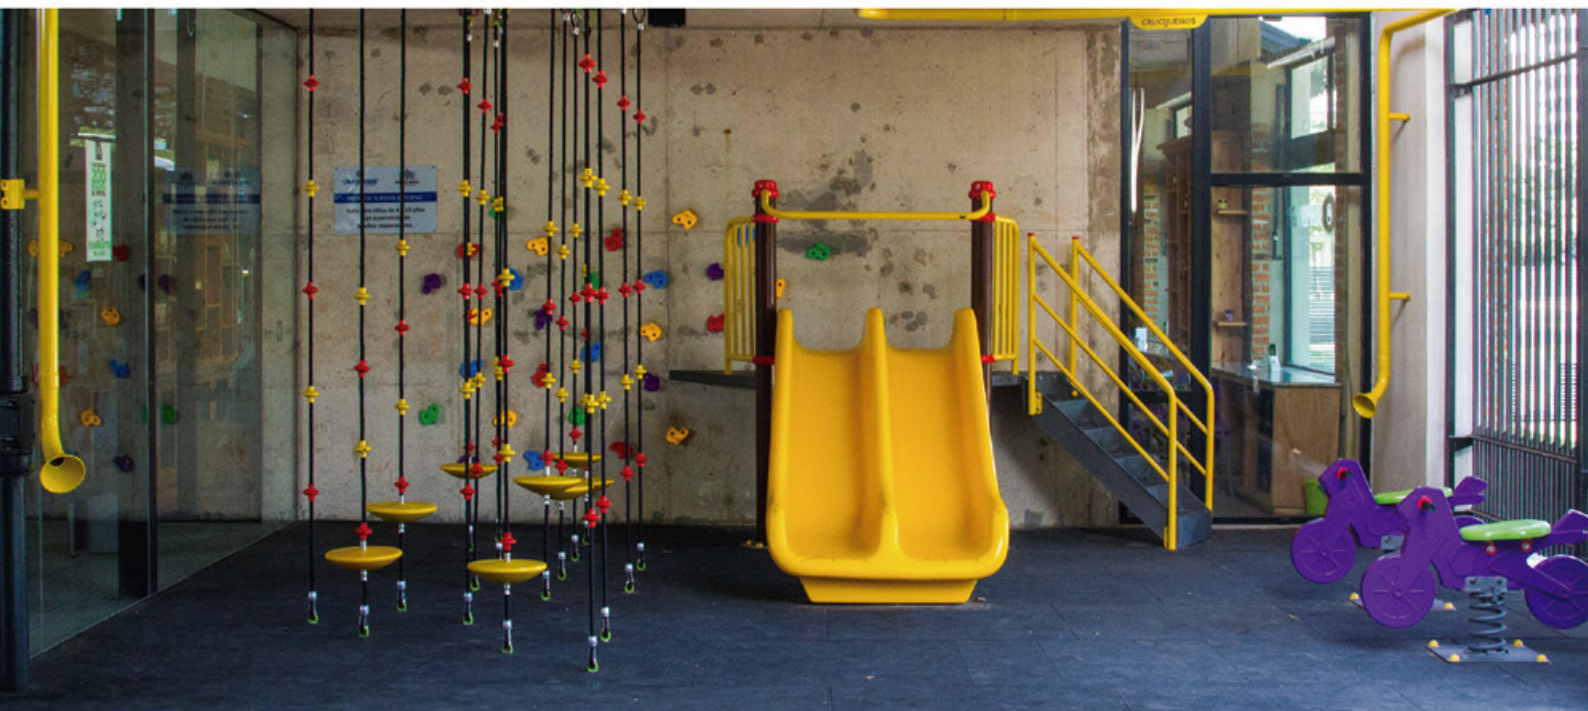

# Fire Truck

Location: Tigre, Buenos Aires.

This initiative was first introduced by the Municipality of Tigre, which asked Crucijuegos for the designing and making of a themed game to pay tribute to the local volunteer firefighters.

# Paraná's Galleon

**Location: Plaza de la salud, Paseo costero - San Lorenzo.**

Thanks to the port activities (among others), the idea of creating a thematic ship game became real. The Crucijuegos design team worked on the creation of a ship capable of catching children's attention.

This new game is over 10 meters long and has room for more than 30 children at the same time. Slides, climbing ropes, tunnels and carrouzels are some of the Paraná's Galleon's sections.