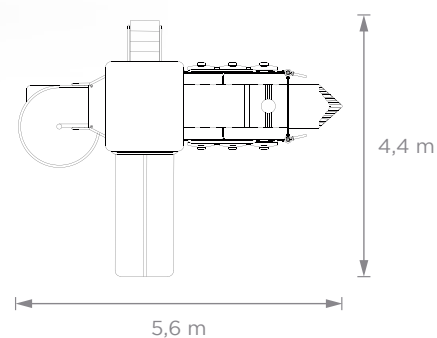

Themed children's games

Children's games designed for recreational spaces

Little Train • Art. 20038

7 people
ages 4 to 12 2,9 m x 4,4 m x 5,6 m

Little Train

Themed game in the shape of a train, especially designed for squares and public parks. A double slide or helical drop slide can be used to descend. It also has climbing disks on the sides and a crawling tube.

Locomotive • Art. 20040

12 people
ages 4 to 12

4,4 m x 7 m x 3 m

Locomotive

Themed game in the shape of a locomotive, especially designed for squares and public parks. It can be accessed using two sets of stairs. It can be descended using a double slide or a helical drop slide. It also has three crawling tubes, a Tic Tac Toe panel, and an infographic themed panel.