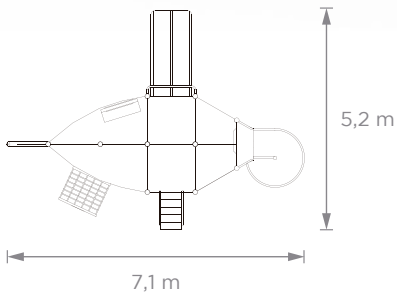

Small Pirate Ship

12 people
ages 4 to 12

5,4 m x 7,1 m x 5,2 m