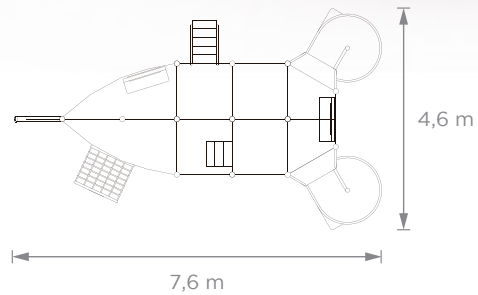

Medium Pirate Ship

14 people
ages 4 to 12

6 m x 4,6 m x 7,6 m