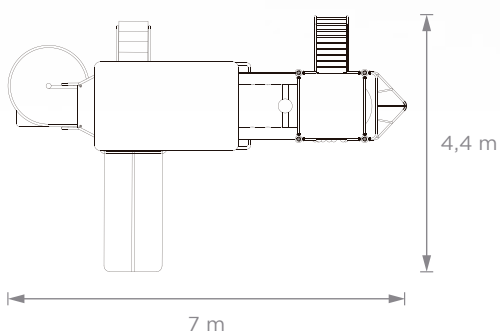

### Locomotive • Art. 20040

12 people  
ages 4 to 12

 4,4 m x 7 m x 3 m