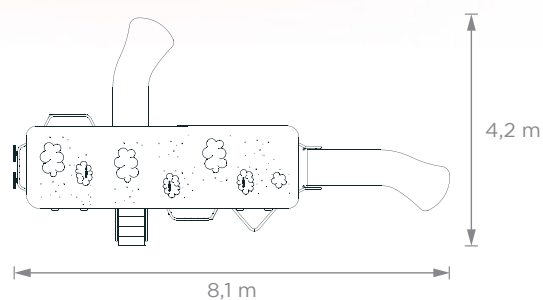

Wagon

16 people
ages 4 to 12

3 m x 4,2 m x 8,1 m

Wagon

Themed game in the shape of a train wagon, especially designed for squares and public parks. It can be accessed by stairs and climbing holds. On its inside, it has climbing disks and steering wheels. It can be descended by going down a fire pole or curved slides of different heights. Also, it has rotomolded sits and communicators in its external and internal parts.

Inclusive Wagon

Inclusive Game

16 people
ages 4 to 12

3 m x 4,3 m x 7,2 m

Inclusive Wagon

Themed game in the shape of a train wagon, especially designed for squares and public parks. It has a memory panel, a tic tac toe panel, communicators, and steering wheels in the exterior, so wheelchairs users can have access. It also has a simple and double slide and climbing nets. On the inside, it has rotomolded sits and a sign language panel to learn the dactylography alphabet.