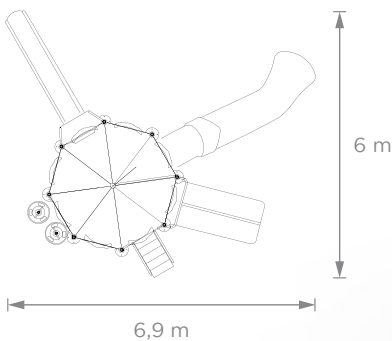

Medium Fort

13 people
ages 4 to 12 6,6 m x 9,6 m x 7,6 m