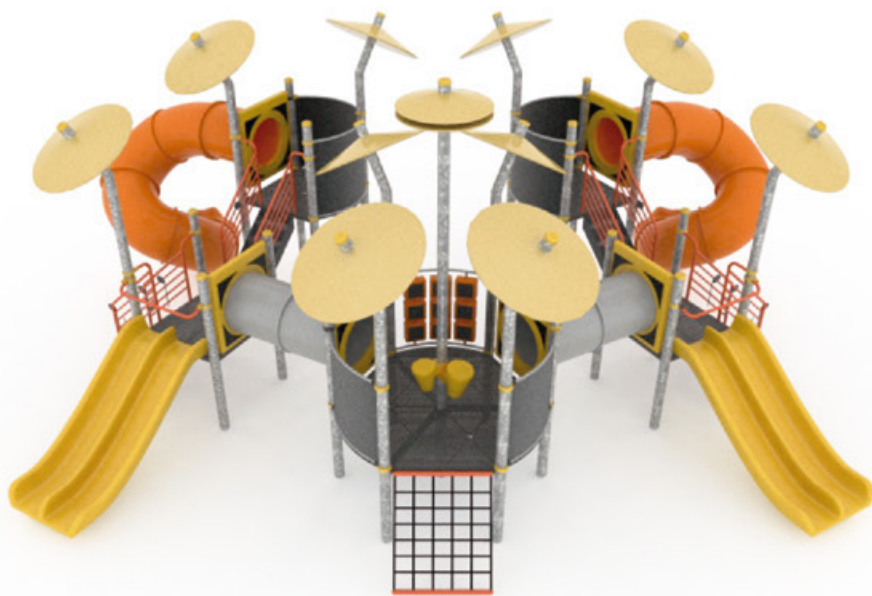

Medium drums

18 people
ages 4 to 12

4,6 m x 9,1 m x 6,8 m

WORK IN PROGRESS

Medium drums

Rock-themed Mangrullo with 5 towers of different heights, accessed by stairs and climbers. Inside, children can go from one tower to another through giant tubes and descend by going down the double slides or the extraordinary tube slides. The game also has drums and a memory panel with themed-Rock icons.

Giant Drums

Rock-themed Mangrullo with 7 towers of different heights which can be accessed by stairs and climbing walls. The children can go from one tower to another through suspended tubes and descend by going down simple, double or roller slides. The game also has musical drums and a memory panel with themed icons.

WORK IN PROGRESS

Giant Drums

22 people
ages 4 to 12

4,6 m x 10,1 m x 8,4 m