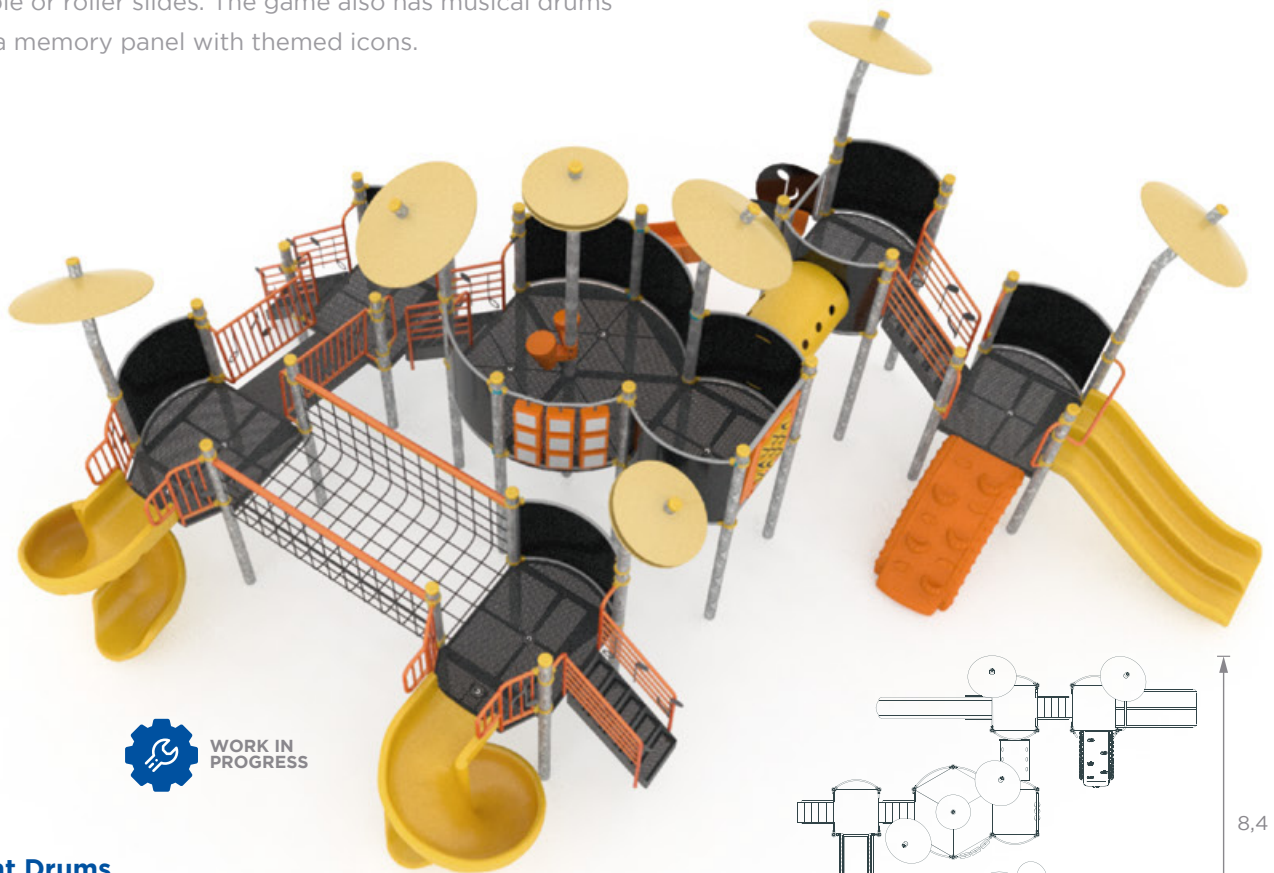

### Medium Cubes

This themed game consists of 3 oversized cubes. Children can climb on the inside using ropes and nets, and slide using the different-heights slides.

### Medium drums

18 people  
ages 4 to 12

4,6 m x 9,1 m x 6,8 m

WORK IN PROGRESS

### Medium drums

Rock-themed Mangrullo with 5 towers of different heights, accessed by stairs and climbers. Inside, children can go from one tower to another through giant tubes and descend by going down the double slides or the extraordinary tube slides. The game also has drums and a memory panel with themed-Rock icons.

### Giant Drums

Rock-themed Mangrullo with 7 towers of different heights which can be accessed by stairs and climbing walls. The children can go from one tower to another through suspended tubes and descend by going down simple, double or roller slides. The game also has musical drums and a memory panel with themed icons.