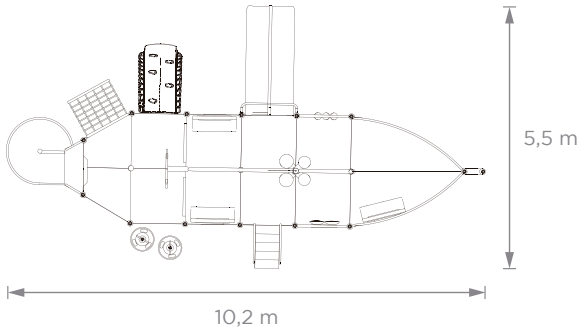

## Sail boat • Art. 20070

25 people  
ages 4 to 12

6,4 m x 5,5 m x 10,2 m