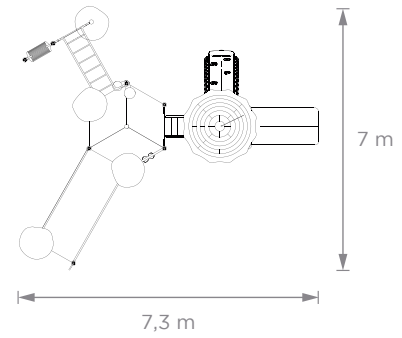

Inclusive Fairies Castle

Inclusive Game

9 people
ages 4 to 12

4,9 m x 7,9 m x 7 m