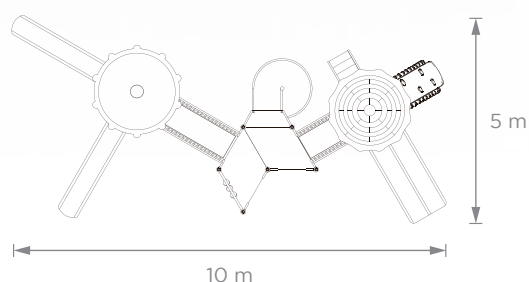

Henry V Medium Imperial

Mangrullo with two imperial-roofed towers of different heights, where children can play in the Tic Tac Toe panel, climb the Steps climbers or the climbing wall, and descend in an exciting way by going down the Roller Slide, Double Slide or the 1.8m Slides.