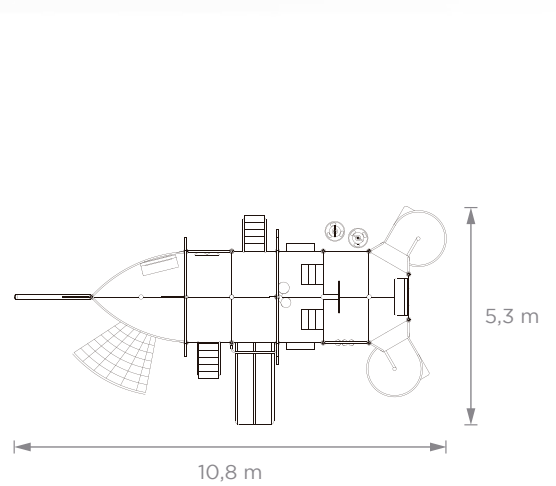

Paraná's Galleon

• Art. 20026

25 people
ages 4 to 12

6,75 m x 5,3 m x 10,8 m