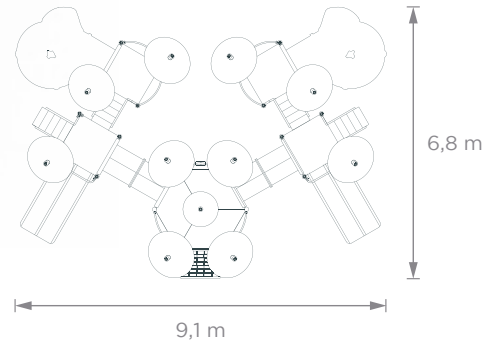

Medium drums

Rock-themed Mangrullo with 5 towers of different heights, accessed by stairs and climbers. Inside, children can go from one tower to another through giant tubes and descend by going down the double slides or the extraordinary tube slides. The game also has drums and a memory panel with themed-Rock icons.