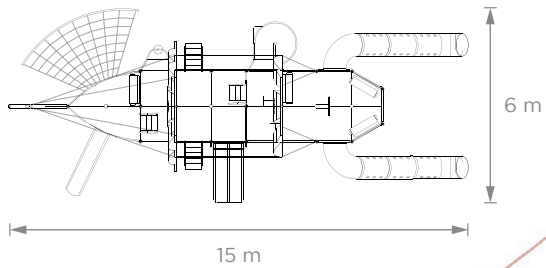

Medium Pirate Ship

14 people
ages 4 to 12

6 m x 4,6 m x 7,6 m