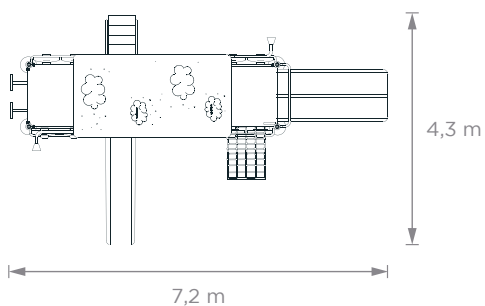

## Inclusive Wagon

 Inclusive Game

16 people  
ages 4 to 12

3 m x 4,3 m x 7,2 m