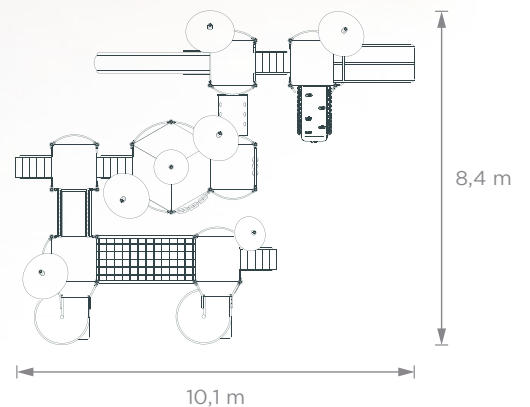

Medium drums

18 people
ages 4 to 12

4,6 m x 9,1 m x 6,8 m

WORK IN PROGRESS

Medium drums

Rock-themed Mangrullo with 5 towers of different heights, accessed by stairs and climbers. Inside, children can go from one tower to another through giant tubes and descend by going down the double slides or the extraordinary tube slides. The game also has drums and a memory panel with themed-Rock icons.

Giant Drums

Rock-themed Mangrullo with 7 towers of different heights which can be accessed by stairs and climbing walls. The children can go from one tower to another through suspended tubes and descend by going down simple, double or roller slides. The game also has musical drums and a memory panel with themed icons.

WORK IN PROGRESS

Giant Drums

22 people
ages 4 to 12

4,6 m x 10,1 m x 8,4 m