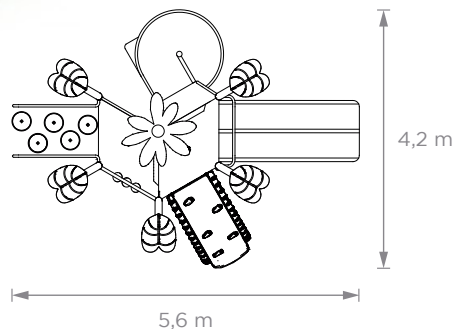

Thematic Children's Games

Mangrulos Premium

7 people
ages 4 to 12

4 m x 4,2 m x 5,6 m

Mangrullo Jungle

Jungle-themed Mangrullo, accessed by climbing wall or Steps track of different heights. From there, children can access a Tic Tac Toe panel, and then descend by going down the Double Slide or the fun Roller Slide.

Jungle One Tower

Jungle-themed Mangrullo, accessed by climbing wall or stairs. Children then descend by going down the Double Slide or the fun Roller Slide.

Jungle One Tower • Art. 16032

7 people
ages 4 to 12

3,65 x 3,7 m x 3,2 m