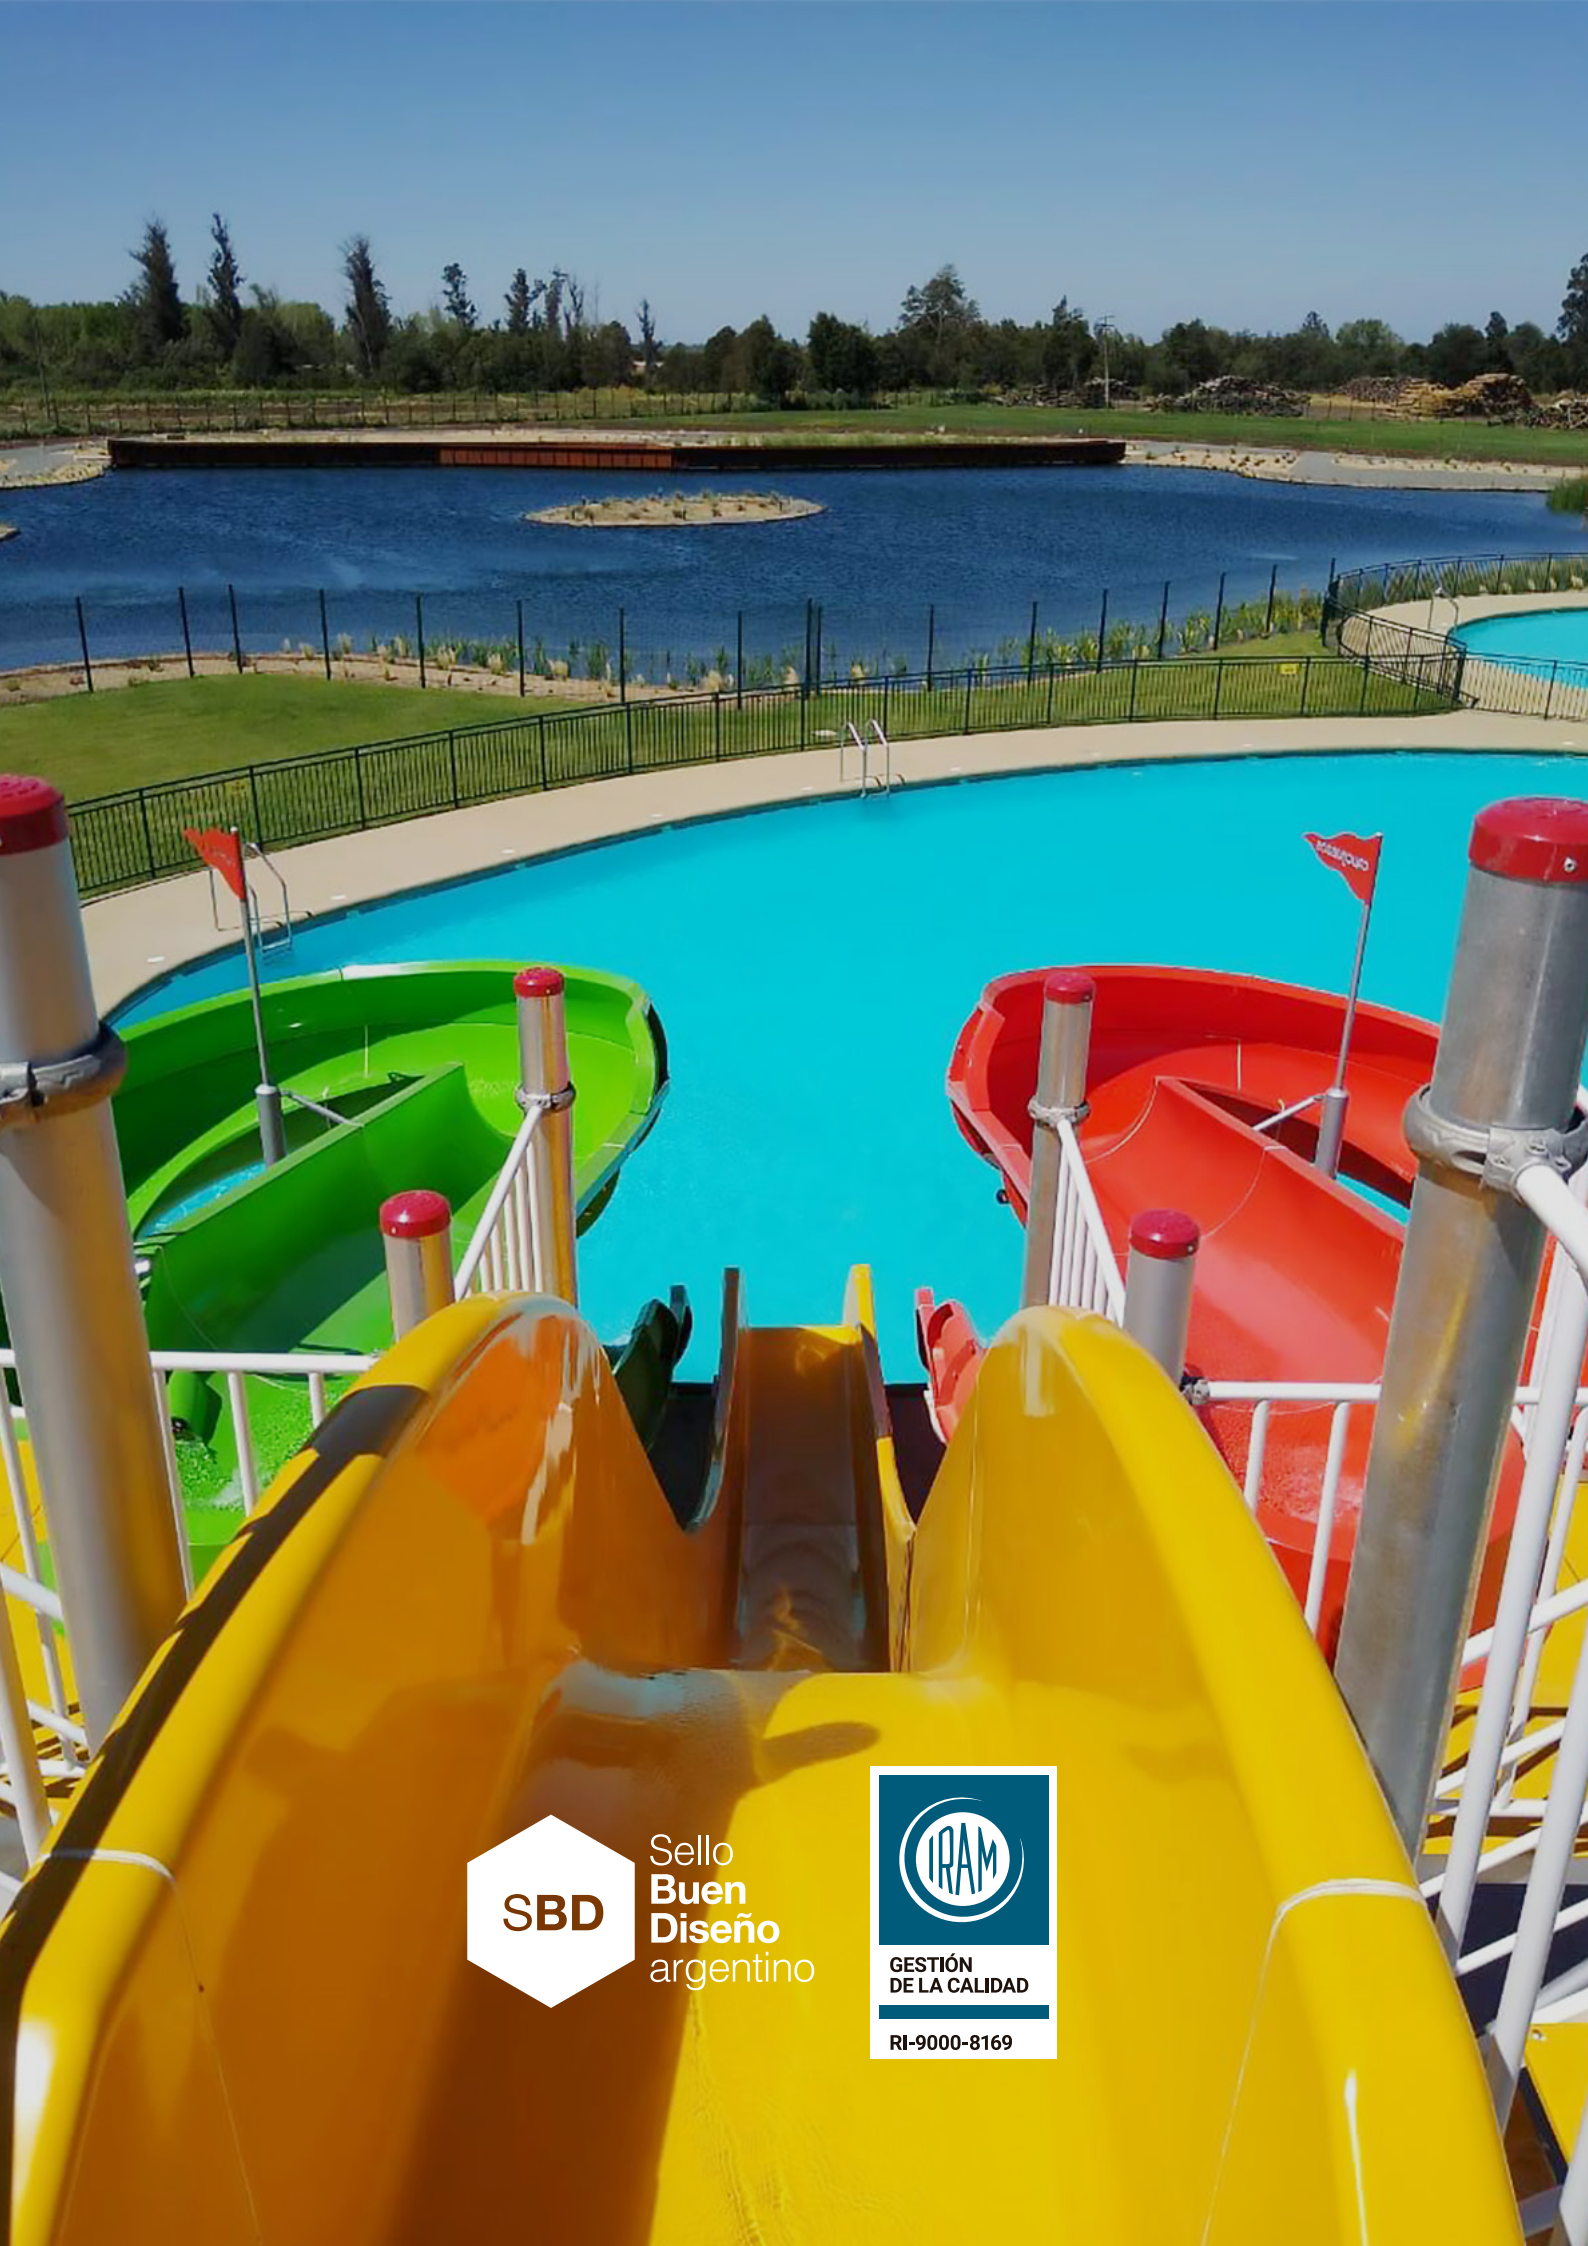

Sello
Buen
Diseño
argentino