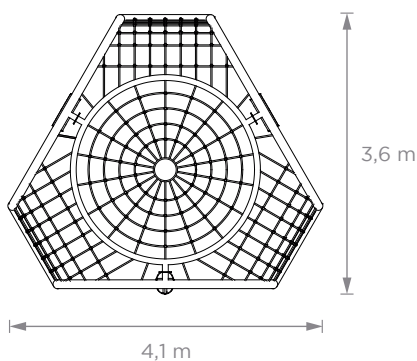

Cutting-edge games

Poly

8 people
ages 4 to 12 2,1 m x 4,1 m x 3,6 m