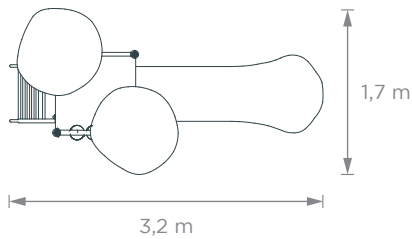

Garden Mangrullos

Garden Fairies Castle 1 Tower

3 people
ages 4 to 12

3,4 m x 3,2 m x 1,7 m