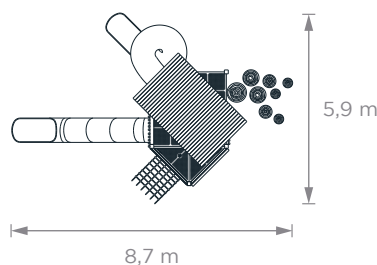

Small Forest Refuge

ages 4 to 12 4,8 m x 8,7 m x 5,9 m