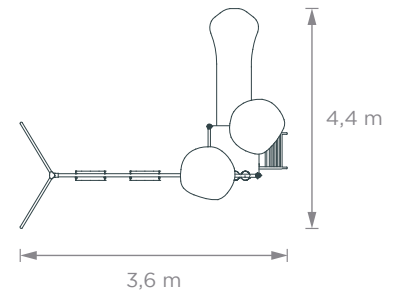

Fairies Castle 1 Tower with porch

5 people
ages 4 to 12

3,4 m x 3,6 m x 4,4 m