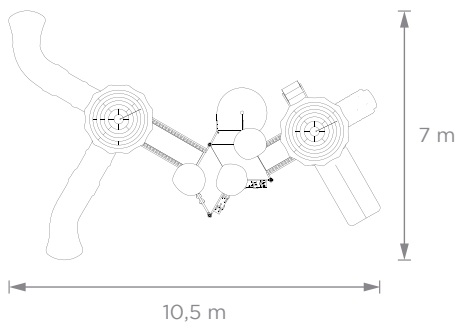

Medium Fairies Castle

12 people
ages 4 to 12

6,1 m x 10,5 m x 7 m