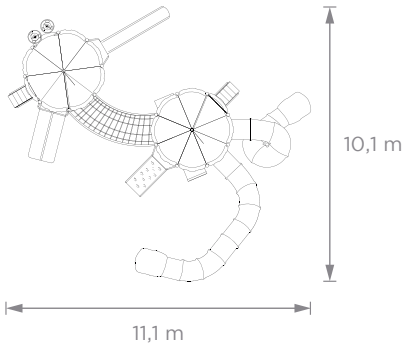

Themed children's games

Children's games designed for recreational spaces