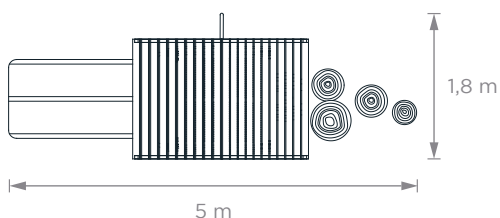

Forest Refuge 1 Tower