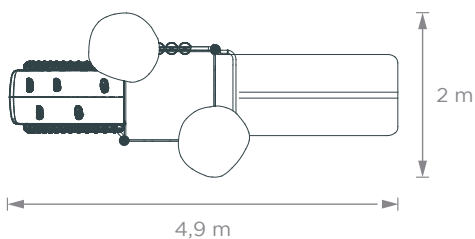

Themed children's games

Small Mangrullos

Fairies Castle 1 Tower

4 people
ages 4 to 12

4 m x 4,9 m x 2 m