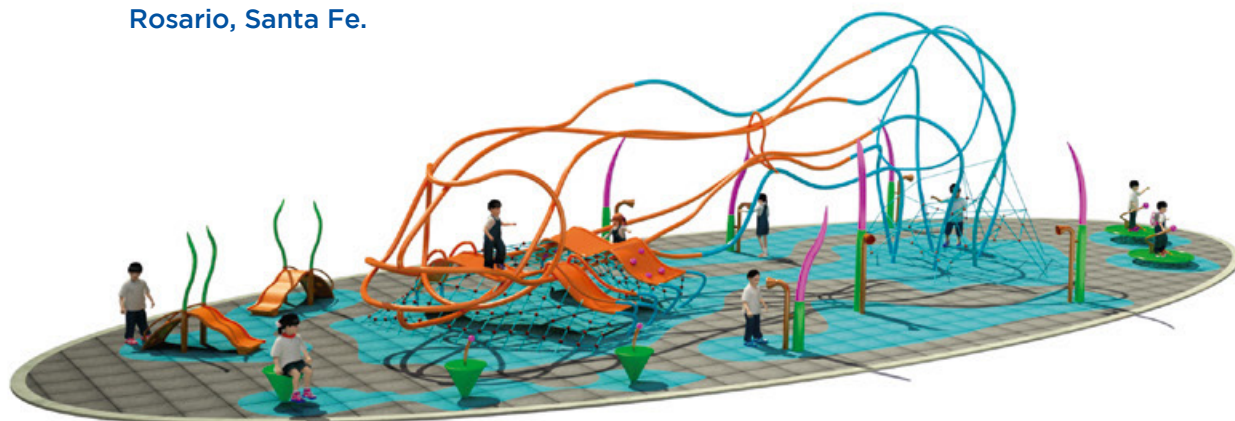

El Dorado

Location: Parque Scalabrini Ortiz -
Rosario, Santa Fe.

We have designed and developed this theme park in order to raise awareness in the community about how to care for the flora and fauna and to share knowledge, especially with children.