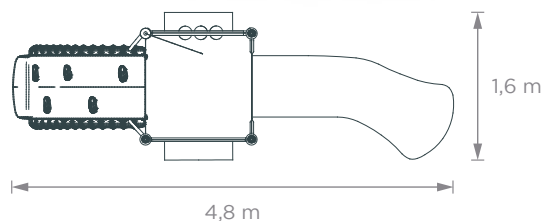

## Small Mangrullos

**Fairies Castle 1 Tower**

4 people  
ages 4 to 12

4 m x 4,9 m x 2 m

**Fort 1 Tower**

4 people  
ages 4 to 12

4,3 m x 1,6 m x 4,8 m

WORK IN PROGRESS