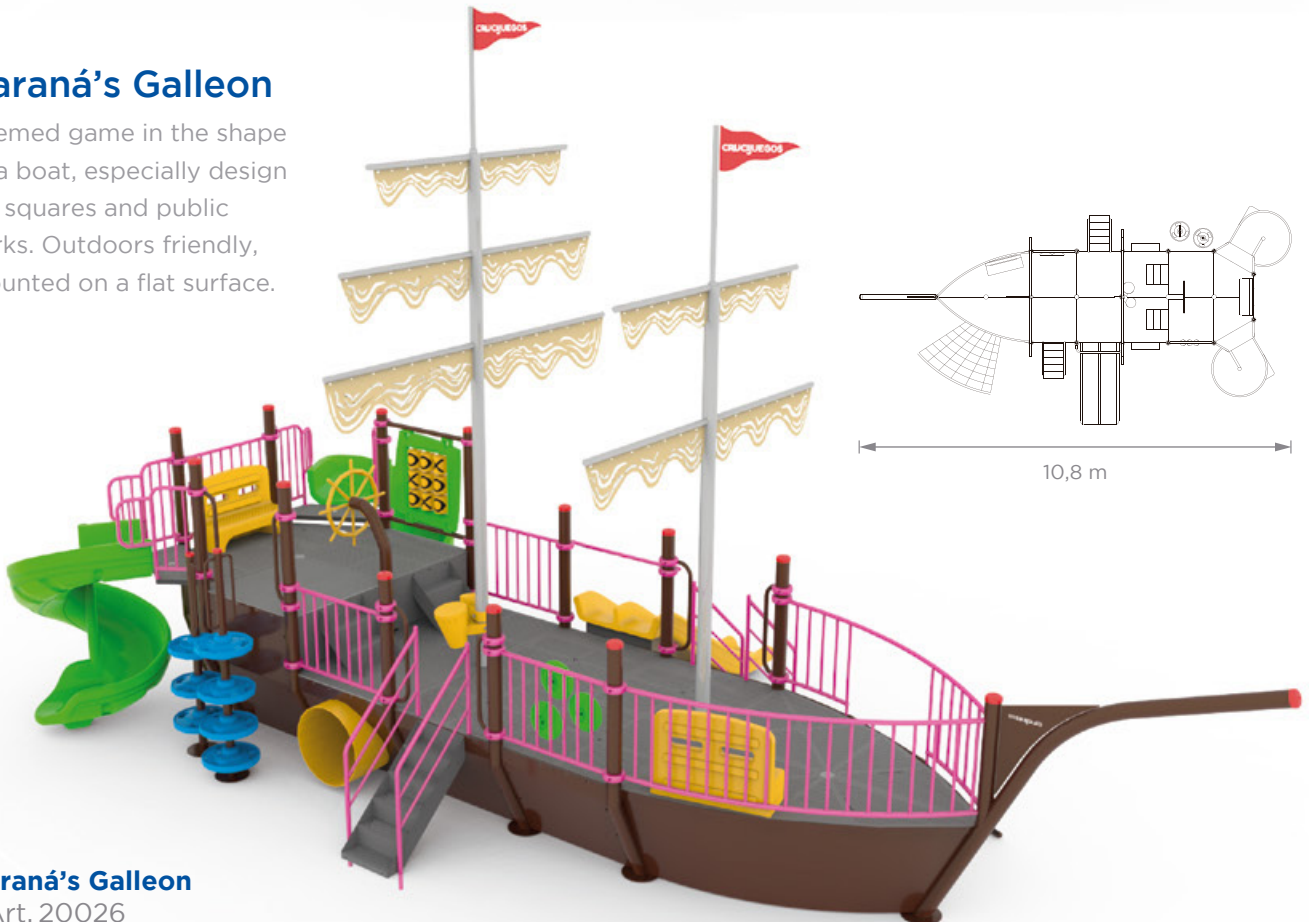

Paraná's Galleon

• Art. 20026

25 people
ages 4 to 12

6,75 m x 5,3 m x 10,8 m