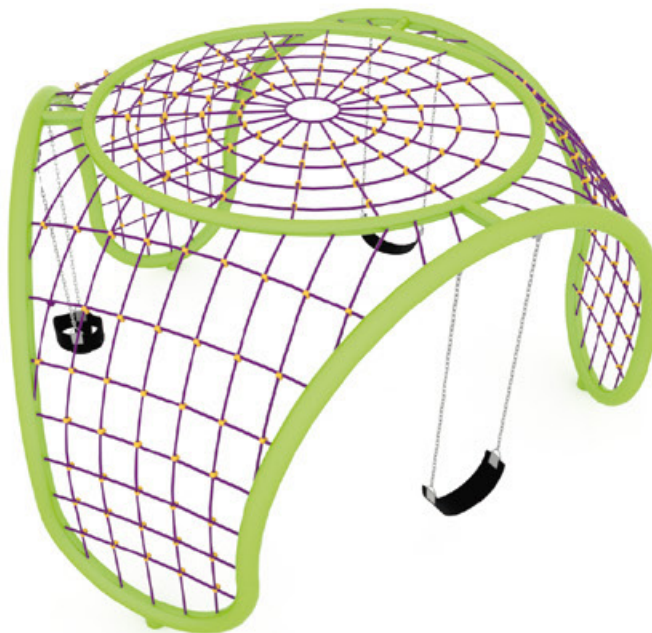

## Garden Jungle 1 Tower with porch

5 people  
ages 4 to 12

3,4 m x 3,6 m x 4,4 m

## Poly

Ideal for open spaces and children of all ages, allowing them to have fun in different ways. They can sit, hang, climb and swing. The metallic structure and the climbing webs create organic shapes that break the traditional and standard boundaries of children's games.