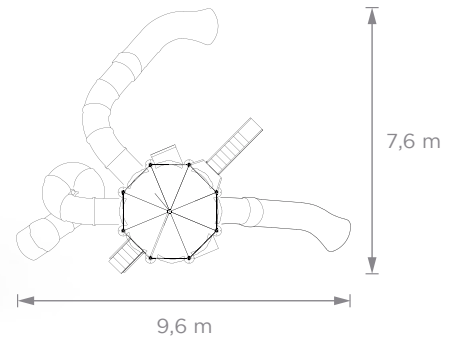

Medium Fort

13 people
ages 4 to 12 6,6 m x 9,6 m x 7,6 m