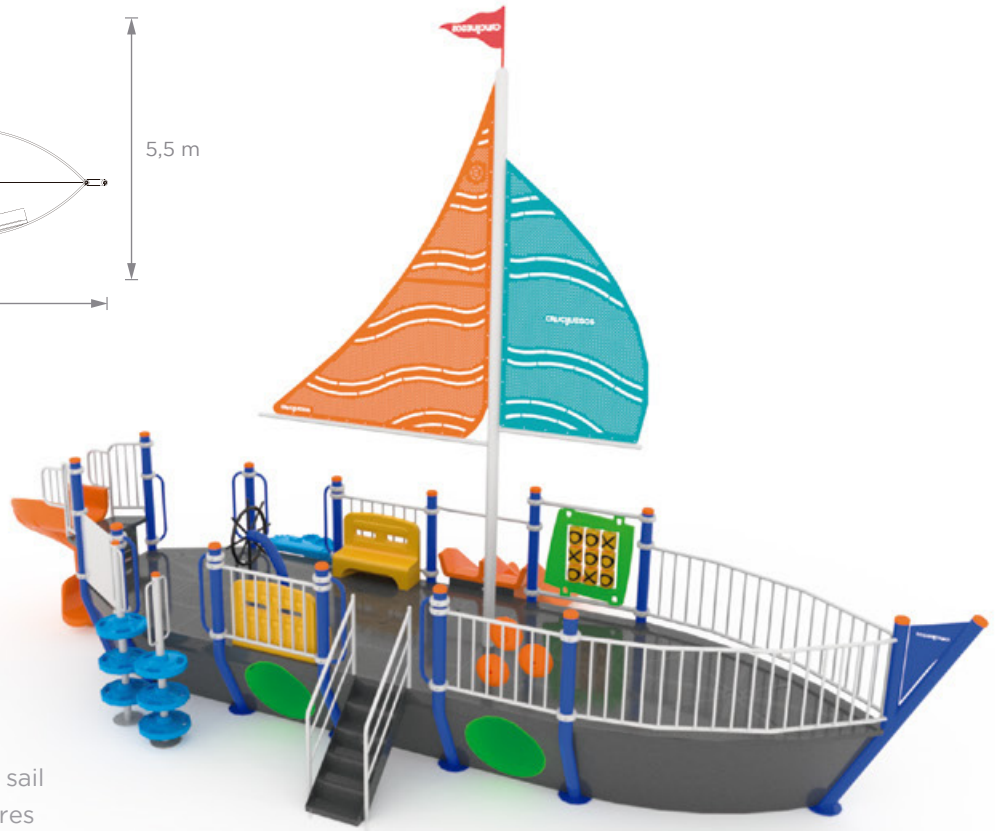

# Themed children's games

Children's games designed for recreational spaces

## Sail boat • Art. 20070

25 people  
ages 4 to 12

6,4 m x 5,5 m x 10,2 m

## Sail boat

Themed game in the shape of a sail boat, especially design for squares and public parks. Outdoors friendly, mounted on a flat surface.