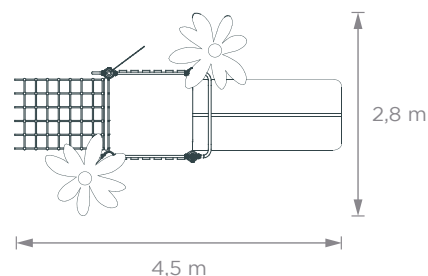

Small Pirate Island