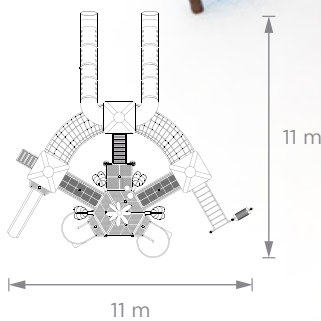

Huge Jungle • Art. 16035

20 people
ages 4 to 12

5,5 m x 11 m x 11 m

SBD
Sello
Buen
Diseño
argentino

Huge Jungle

Jungle-themed Mangrullo, with 3 towers of different heights, accessed by stairs and climbers. Inside this jungle, children can go from one tower to another using suspended bridges and descend by going down the Roller Slides or the extraordinary Tube Slides. The game also has a music panel with drums, a Steering Wheels and Tic Tac Toe panels.