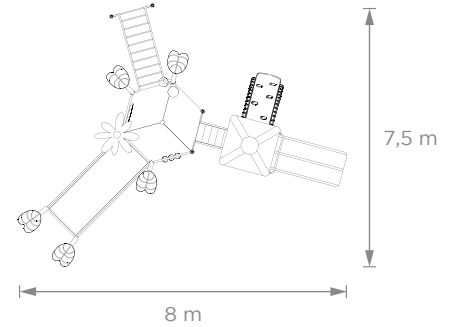

3,65 x 3,7 m x 3,2 m

SBD  
Sello  
Buen  
Diseño  
argentino

**Inclusive Jungle** • Art. 16033

 **Inclusive Game**  
8 people  
ages 4 to 12

 4 m x 8 m x 7,5 m

**Inclusive Jungle**

Jungle-themed Mangrullo, accessed by climbing wall or ramp. The game also has a music panel with drums and a Tic Tac Toe.