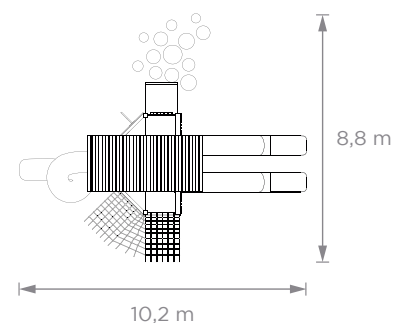

Medium Forest Refuge

ages 4 to 12 4,8 m x 8,7 m x 5,9 m