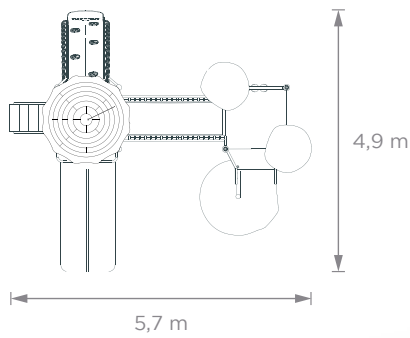

Fairies Castle 2 Towers

8 people
ages 4 to 12 5 m x 5,7 m x 4,9 m