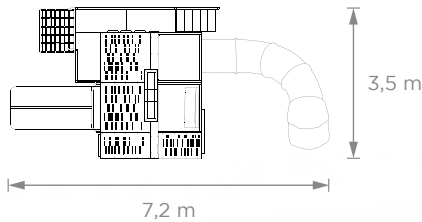

Themed children's games

Children's games designed for recreational spaces

Police Station

Themed Mangrullo in the shape of a police station. It has a double and roller slide. Inside there is an infographic themed memory panel. At the bottom of the structure there are communicators. It can be accessed by stairs and nets.