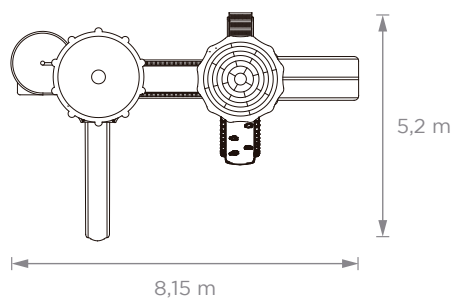

Themed children's games

Children's games designed for recreational spaces

Henry V Small Imperial

• Art. 16042

10 people
ages 4 to 12

5,3 m x 5,2 m x 8,15 m