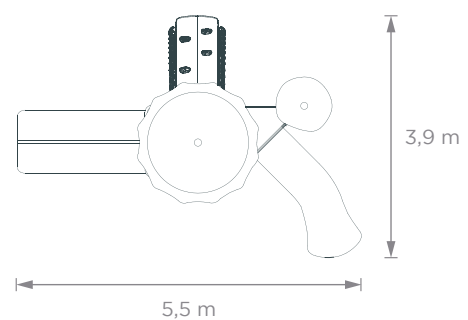

Small Fairies Castle

6 people
ages 4 to 12 5 m x 5,5 m x 3,9 m