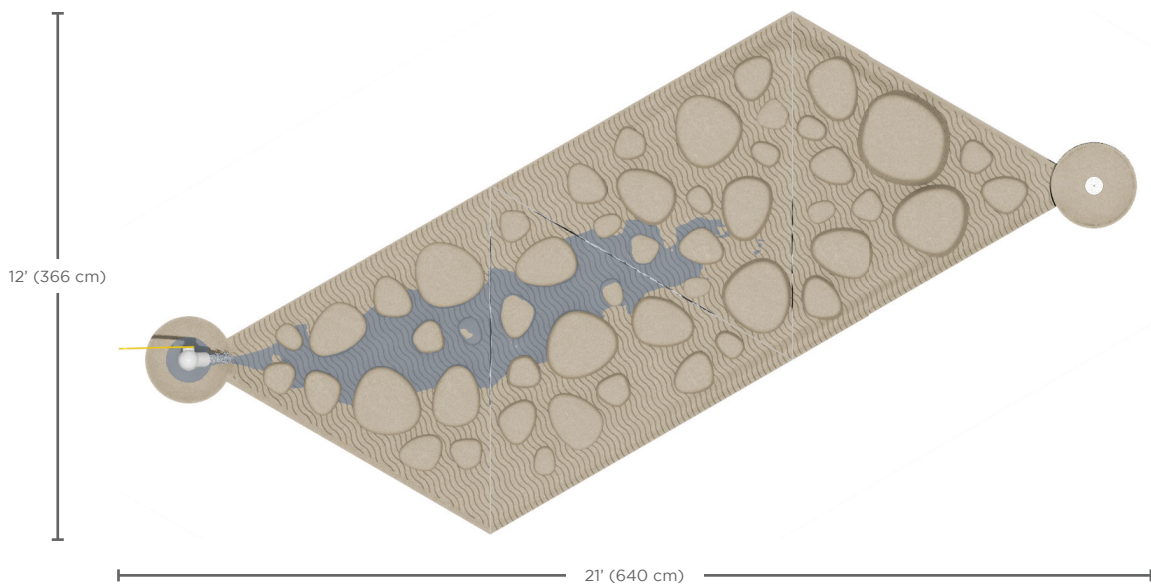

VOR 7122 WATER JOURNEY™ TIDE POOL

Ideal age group: for all ages

PRODUCT HIGHLIGHTS

- Step or sit on the rocks of various sizes and shapes while water collects into a shallow pool
- Unwind and reflect as the serene water level rises and lowers
- Made of glass fiber reinforced concrete (GFRC) for durability and sustainable play
- This product can also be configured with the rest of the Water Journey™ collection for more play opportunities

W/L

252/144 in
640/366 cm

Flow

Pump:
7-8 GPM
27-30 LPM

Tide Pool:
0 GPM
0 LPM

Color Choices: Beige

INTERACTIVE FEATURES

This Water Journey™ features the following technologies that are unique to Vortex.

PUMP (1)

- To release the water into the Water Journey™ system
- Each pumping action releases a small amount of water and with persistent pumping the amount of water increases to a breaking point
- Powder coated stainless steel
- Can be a point of connection to other Water Journeys™