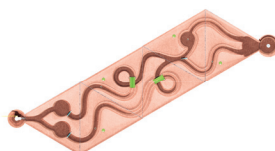

• Race
(VOR 7121)