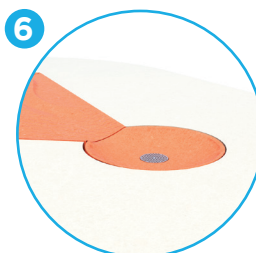

1 PUMP (1)

- To release the water into the Water Journey™ system
- Each pumping action releases a small amount of water and with persistent pumping the amount of water increases to a breaking point.
- Powder coated stainless steel
- Can be a point of connection to other Water Journeys™

2 FOOT ACCELERATOR (4)

- Press to inject more water into the channel to increase flow or from the basin to create a vortex
- Made of stainless steel and lead-free brass

3 STRAINER (2)

- Control and transform the water flow
- Resistant and durable polyurethane

4 SLUICE (1)

- To steer the water flow and change its course
- Resistant and durable polyurethane

5 DRAWBRIDGE & LOOP (2)

- Manipulate up or down to let the water or the floating objects pass
- Resistant and durable polyurethane