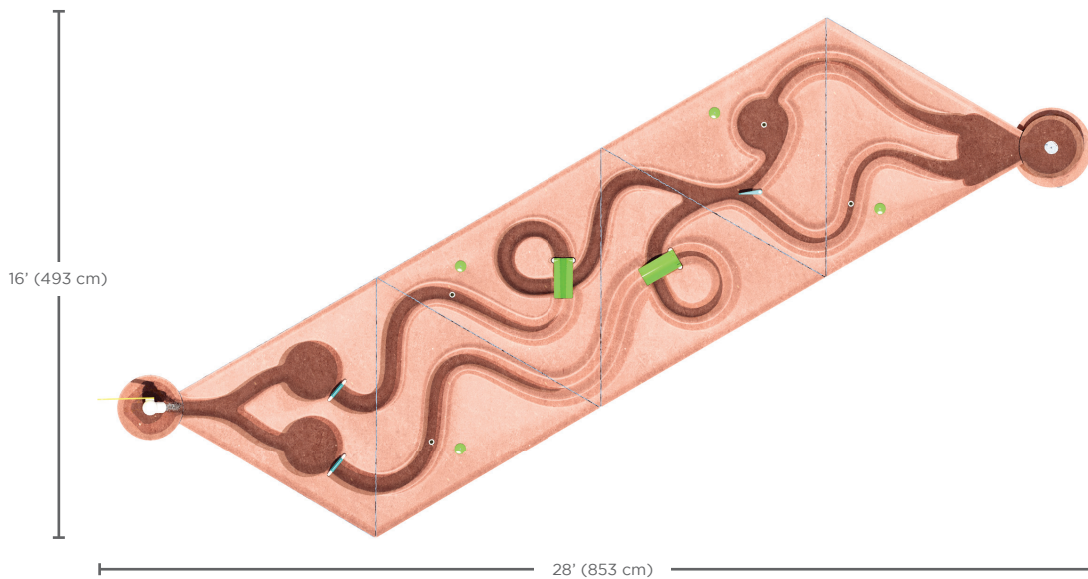

VOR 7121 WATER JOURNEY™ RACE

Ideal age group: for all ages

PRODUCT HIGHLIGHTS

- Race and compete with loose floating objects on two channel tracks
- Manipulate and coordinate the different interactive features for added play value
- Challenging races stimulate imagination and interactive social skills
- Made of glass fiber reinforced concrete (GFRC) for durability and sustainable play
- This product can also be configured with the rest of the Water Journey™ collection for more play opportunities

W/L

336/194 in
853/493 cm

Flow

Pump:
7-8 GPM
27-30 LPM

Race:
0-4 GPM
0-15 LPM

Color Choices: Red

INTERACTIVE FEATURES

This Water Journey™ features the following technologies that are unique to Vortex.

1 PUMP (1)

- To release the water into the Water Journey™ system
- Each pumping action releases a small amount of water and with persistent pumping the amount of water increases to a breaking point.
- Powder coated stainless steel
- Can be a point of connection to other Water Journeys™

4 SLUICE (1)

- To steer the water flow and change its course
- Resistant and durable polyurethane

5 DRAWBRIDGE & LOOP (2)

- Manipulate up or down to let the water or the floating objects pass
- Resistant and durable polyurethane