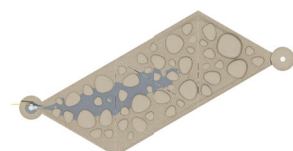

• Tide Pool (VOR 7122)