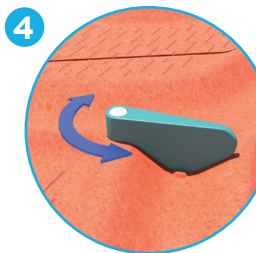

W/L

336/194 in
853/493 cm

Flow

Pump:
7-8 GPM
27-30 LPM

Race:
0-4 GPM
0-15 LPM

Color Choices: Red

INTERACTIVE FEATURES

This Water Journey™ features the following technologies that are unique to Vortex.

1 PUMP (1)

- To release the water into the Water Journey™ system
- Each pumping action releases a small amount of water and with persistent pumping the amount of water increases to a breaking point.
- Powder coated stainless steel
- Can be a point of connection to other Water Journeys™

2 FOOT ACCELERATOR (4)

- Press to inject more water into the channel to increase flow or from the basin to create a vortex
- Made of stainless steel and lead-free brass

3 STRAINER (2)

- Control and transform the water flow
- Resistant and durable polyurethane

4 SLUICE (1)

- To steer the water flow and change its course
- Resistant and durable polyurethane

5 DRAWBRIDGE & LOOP (2)

- Manipulate up or down to let the water or the floating objects pass
- Resistant and durable polyurethane