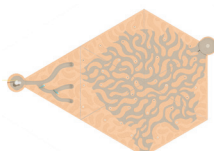

• Jet Dance (VOR 7123)