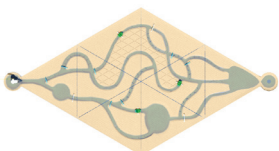

EXPAND WITH:

• Labyrinth (VOR 7120)