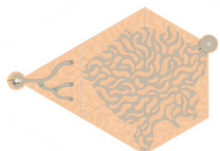

EXPAND WITH:

• Jet Dance
(VOR 7123)