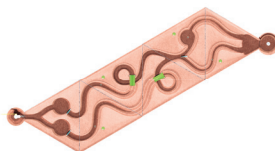

• Race
(VOR 7121)