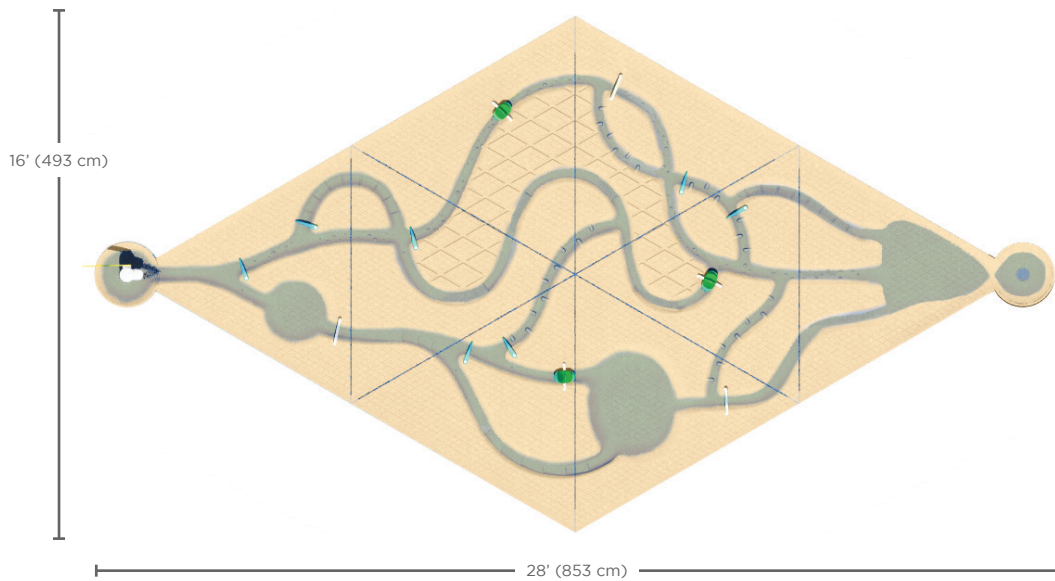

## W/L

336/194 in  
853/493 cm

## Flow

**Pump:**  
7-8 GPM  
27-30 LPM

**Labyrinth:**  
0 GPM  
0 LPM

Color Choices: Yellow