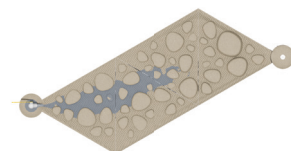

• Tide Pool
(VOR 7122)