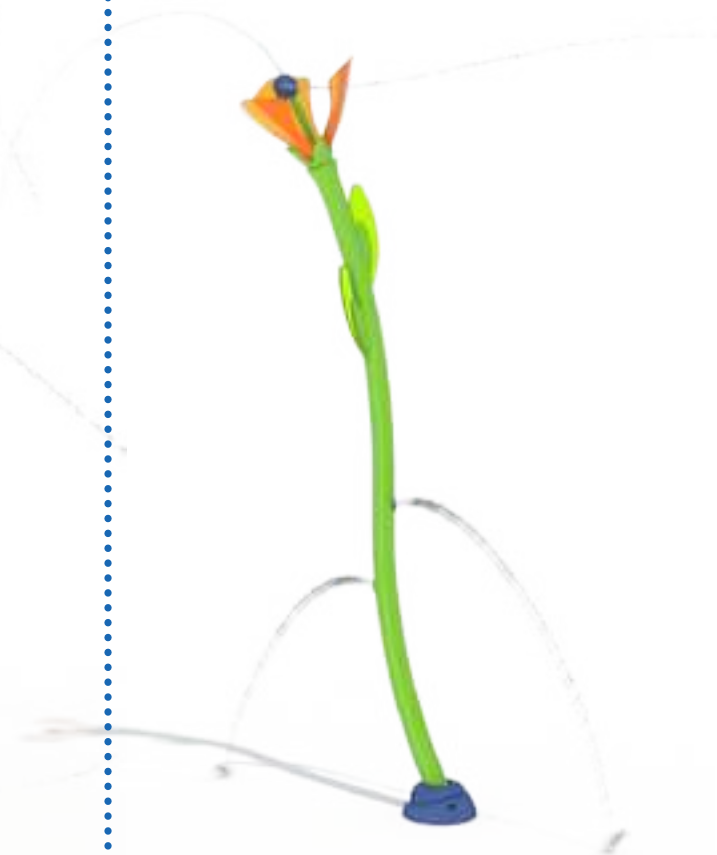

BLOOM N°2
VOR 7487

109/34/28 IN
277/86/71 CM

5-12 GPM
18.92-45.42 LPM

PODSPRAY™
TWIRLFLOW™