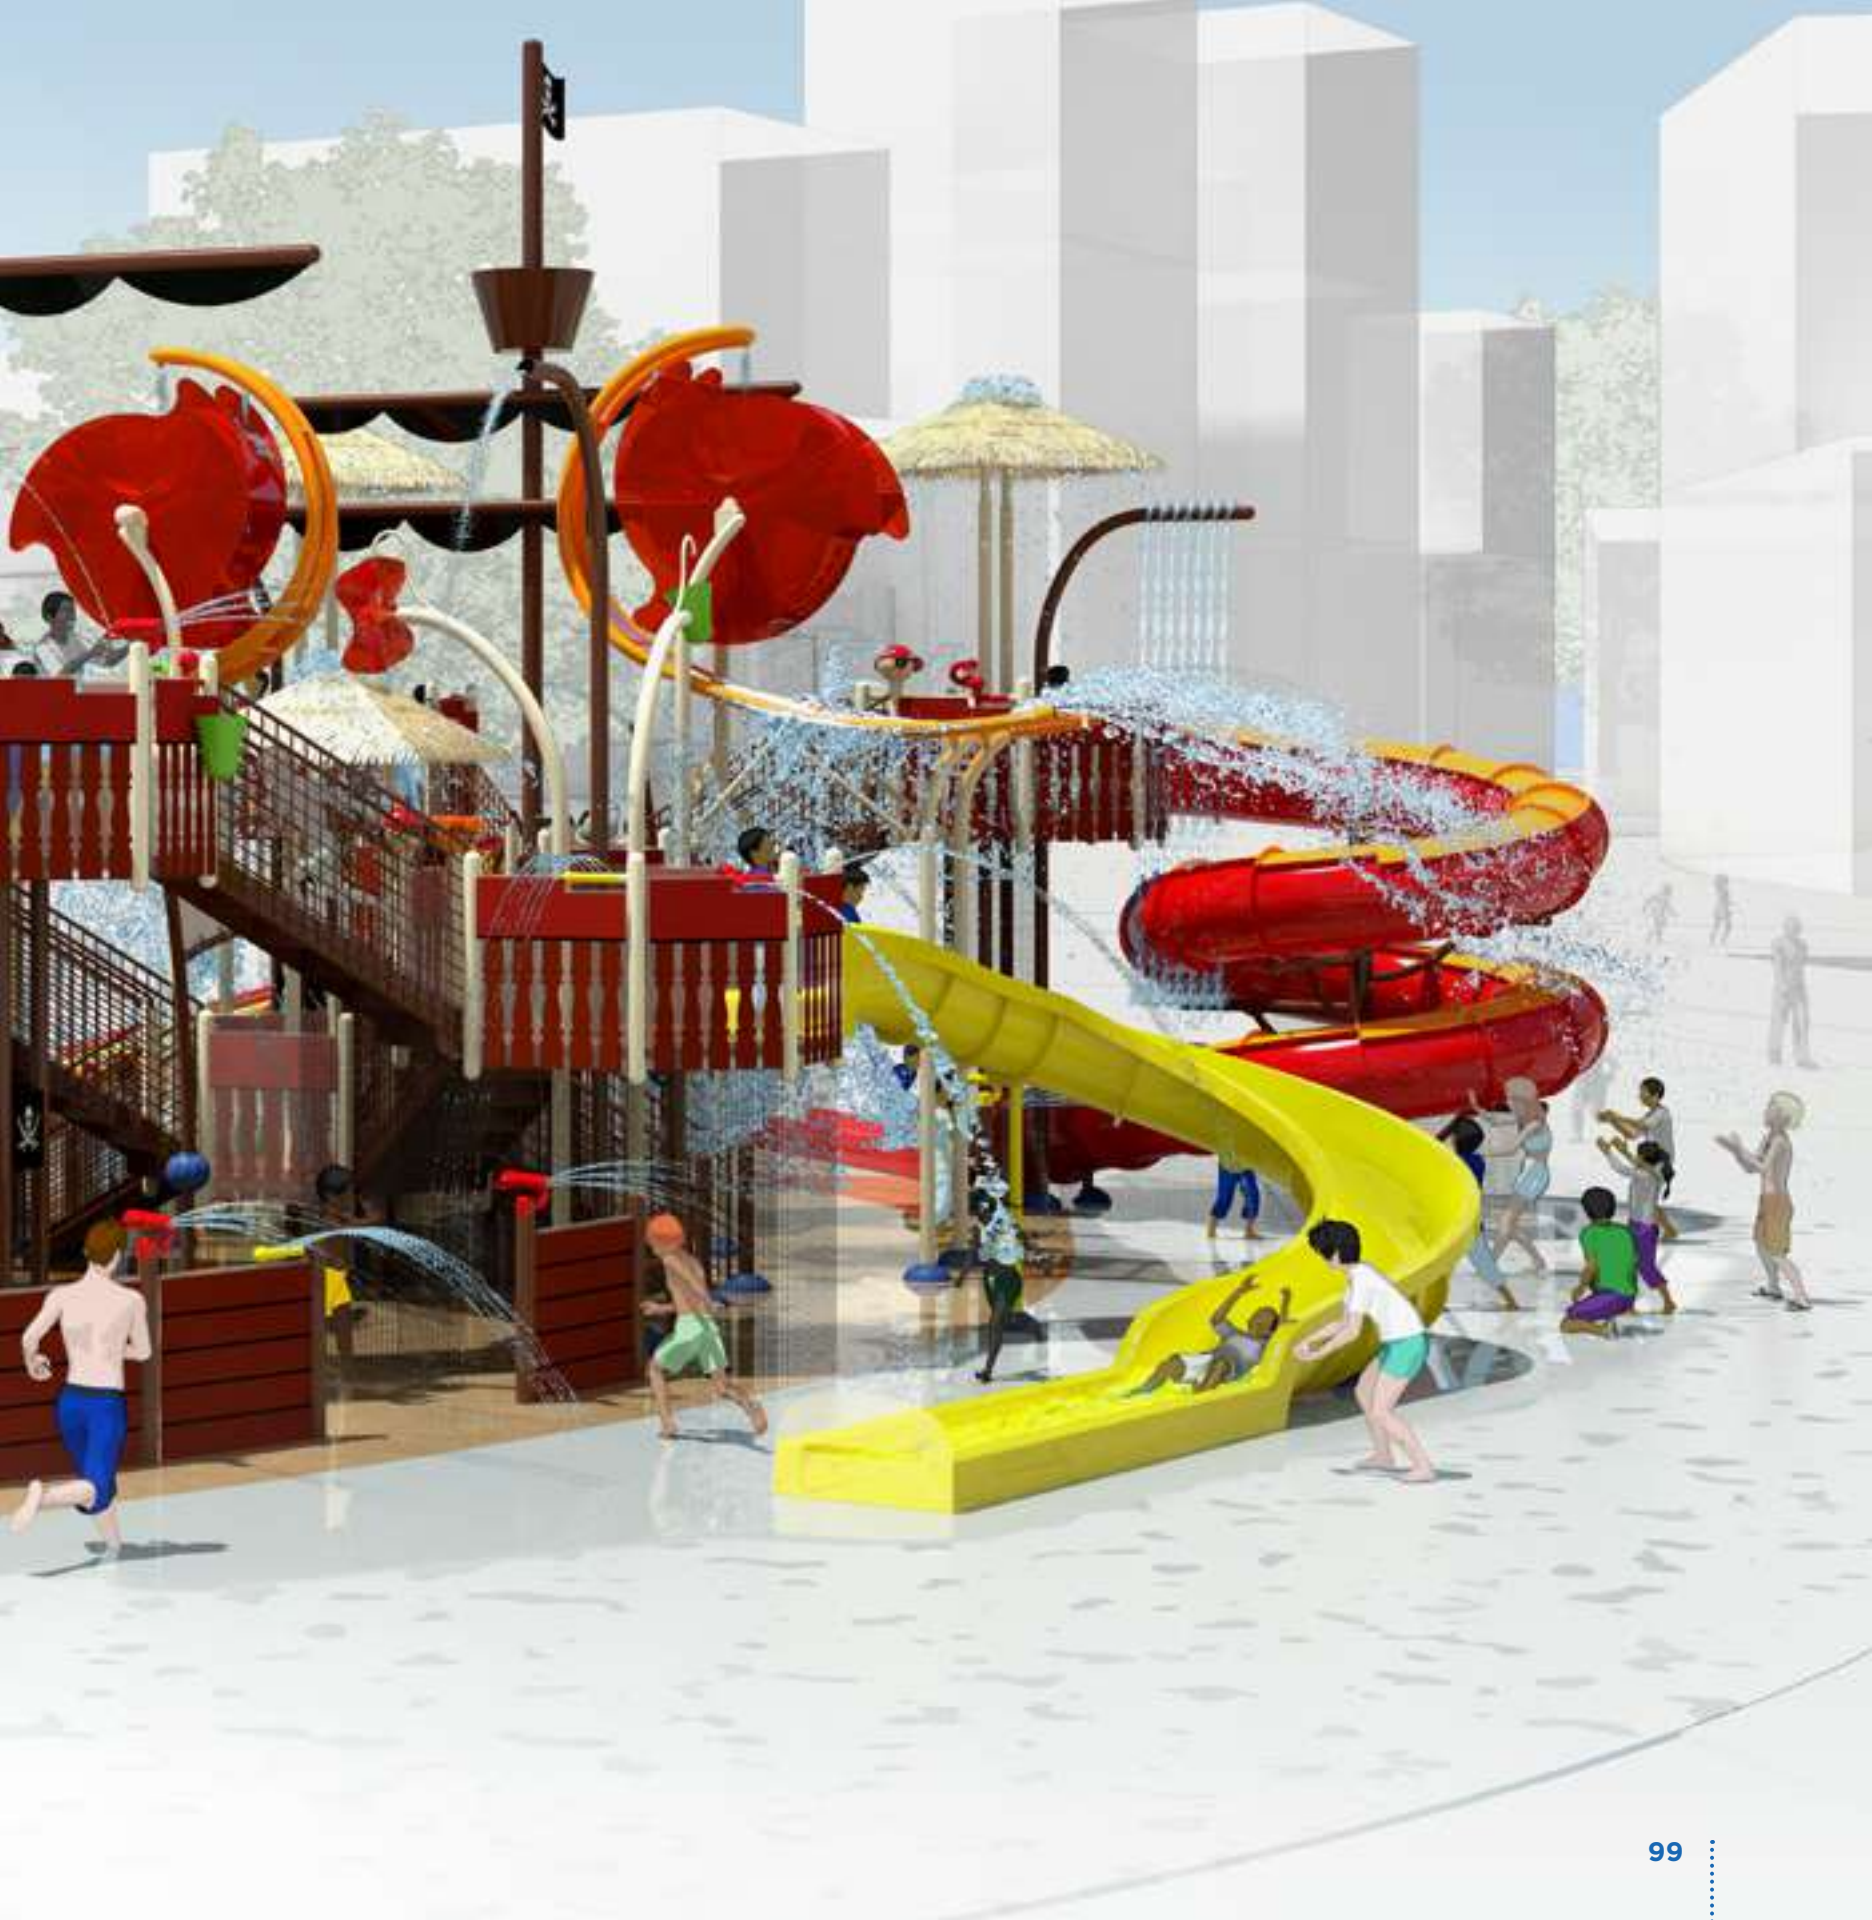

Elevations™

**OCEAN**

Elevations™

**PIRATE**

Elevations™

**BRANDED THEMES**

ELEVATIONS CAN BE CREATED WITH COLORS AND SHAPES THAT IDENTIFY WITH YOUR BRAND

The Water Journey™ is very popular with boys age six to eight – something we didn't expect. They like the science of it, and to see the impact on the water. Guests are bringing their own rubber duckies and boats to place in the water and watch the water flows.