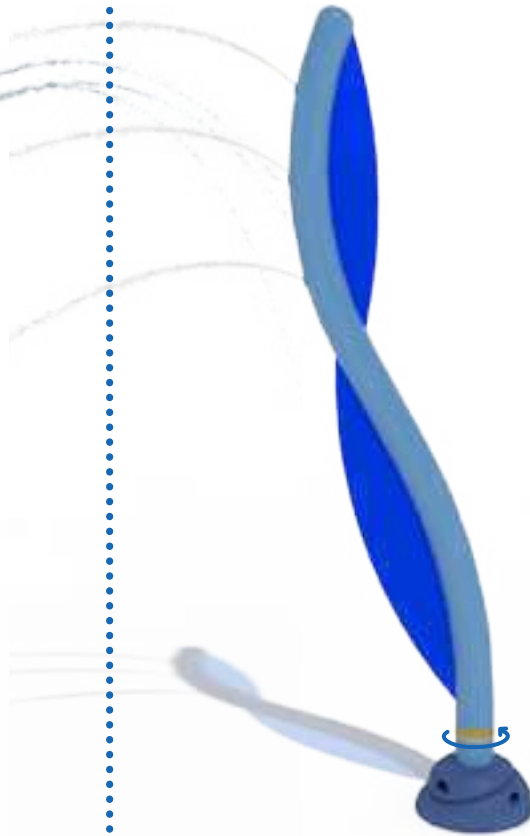

SEAWEED N°2
VOR 7780

73/21/11 IN
184/54/27 CM

3-6 GPM
11.36-22.71 LPM