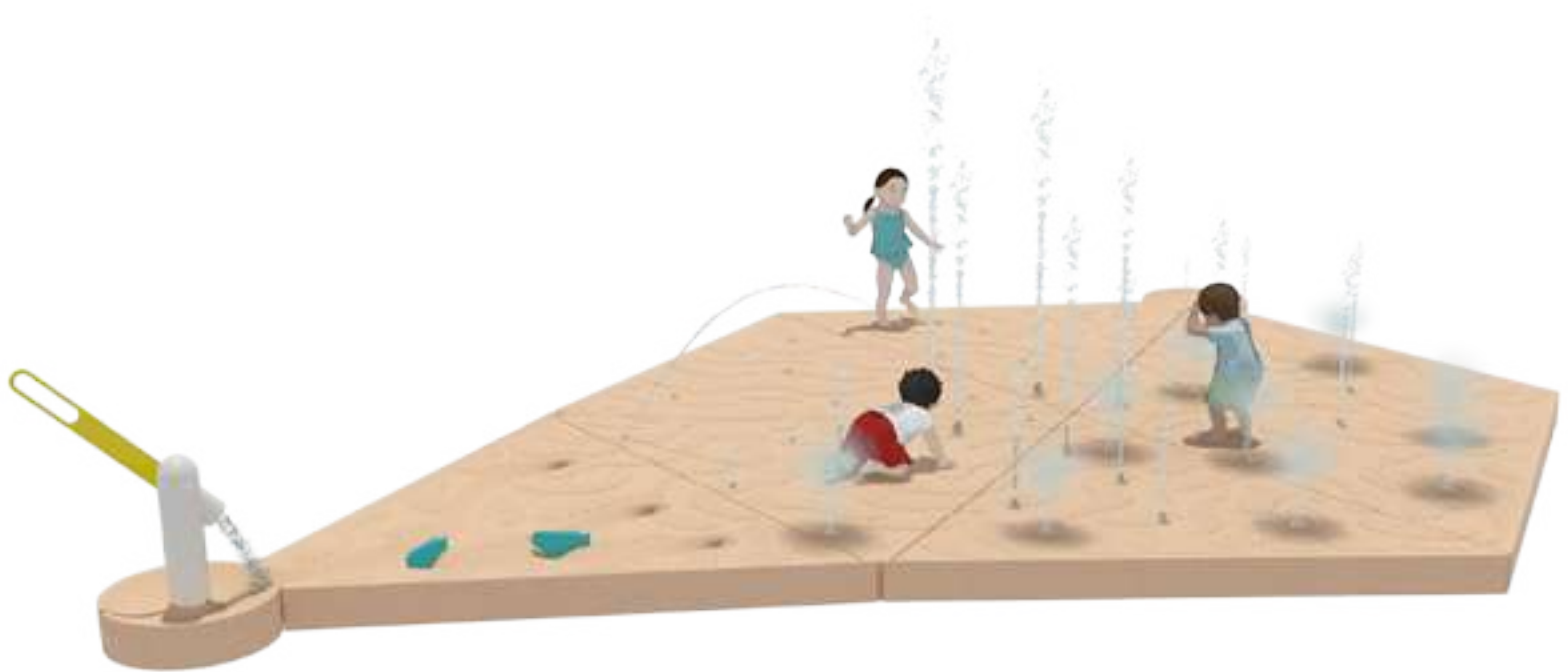

DANCE WITH WATER

WITH JET DANCE

DIRECT WATER FLOW IN THE CHANNELS AND CHOOSE WHICH JETS ARE ACTIVATED

ACTIVATE MIST, BLOCK AND INTENSIFY OR ARCH WATER SEQUENCES BY DIRECTING WATER INTO THE ASSOCIATED DRAIN

PLAY AMONGST THE JETS ON THE SAND RIPPLE INSPIRED SURFACE