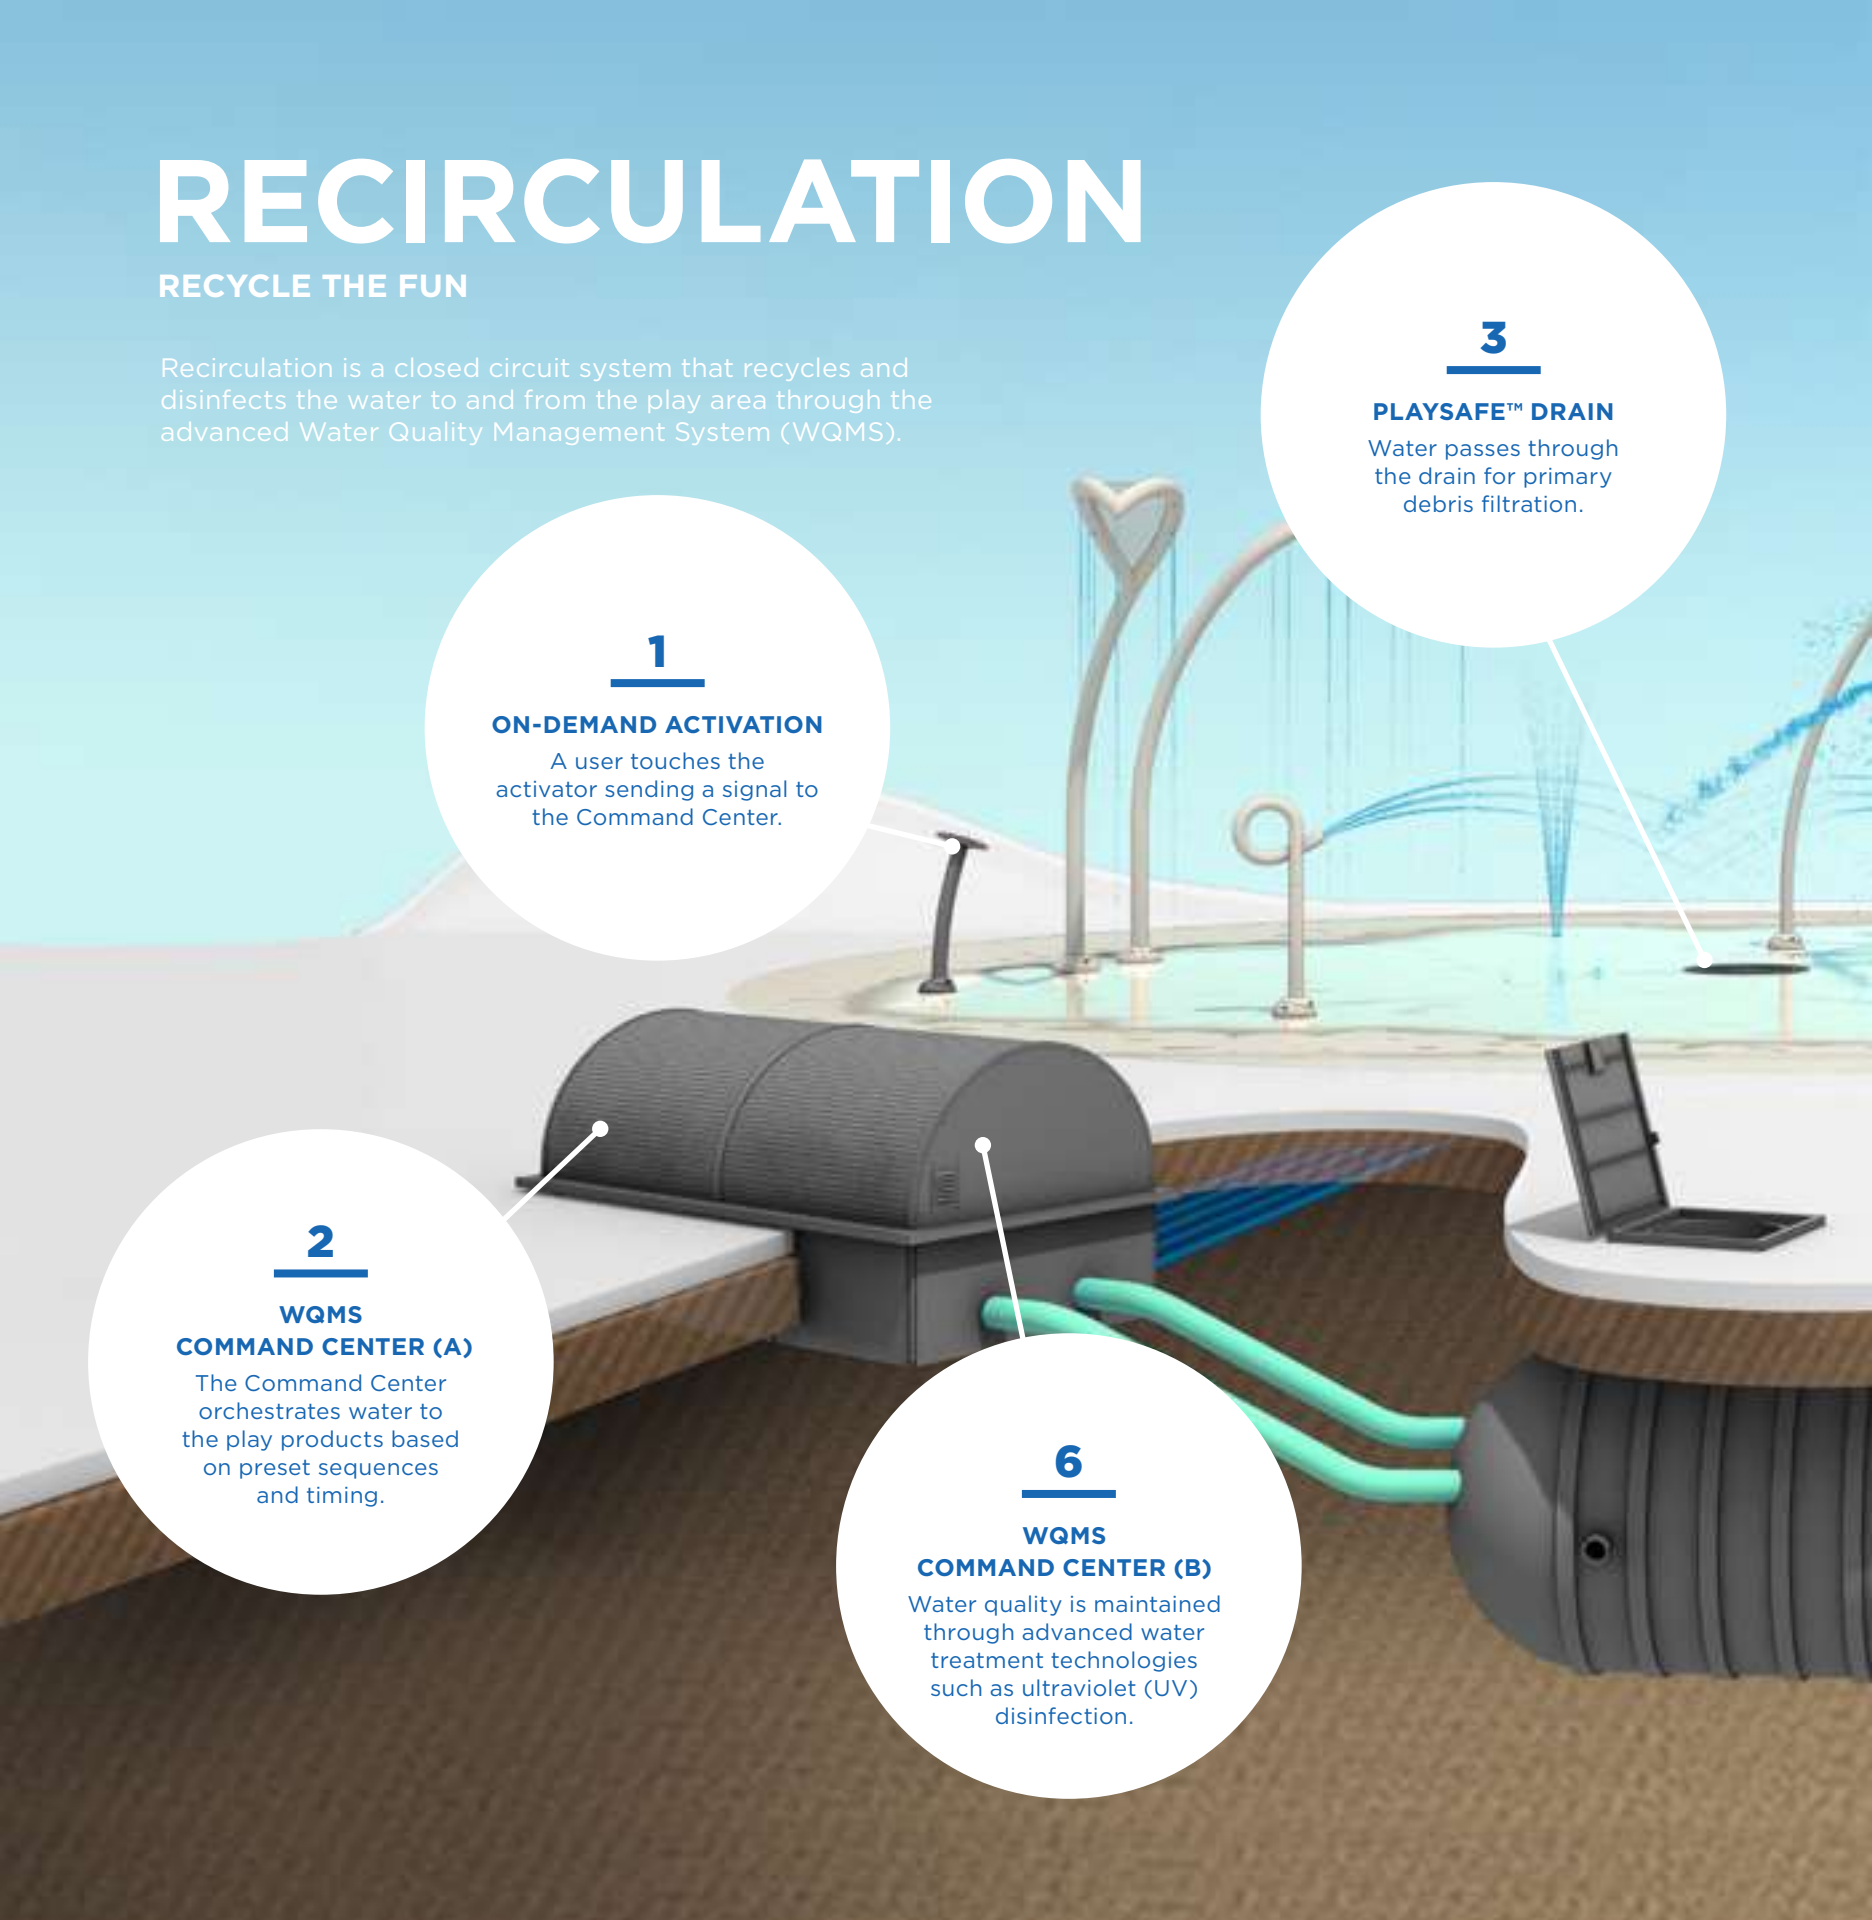

RECIRCULATION

RECYCLE THE FUN

Recirculation is a closed circuit system that recycles and disinfects the water to and from the play area through the advanced Water Quality Management System (WQMS).

1

ON-DEMAND ACTIVATION

A user touches the activator sending a signal to the Command Center.

2

WQMS COMMAND CENTER (A)

The Command Center orchestrates water to the play products based on preset sequences and timing.

3

PLAYSAFE™ DRAIN

Water passes through the drain for primary debris filtration.

6

WQMS COMMAND CENTER (B)

Water quality is maintained through advanced water treatment technologies such as ultraviolet (UV) disinfection.