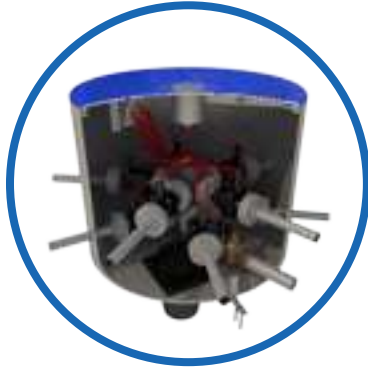

COMMAND CENTERS

SMARTPOINT™ ALL-IN-ONE

- Cost effective control solution for Splashpad® or Spraypoint®
- Combines foot activator, controller, water distribution system and drain for simplified operation
- Used with flow-through, reuse or recirculation systems