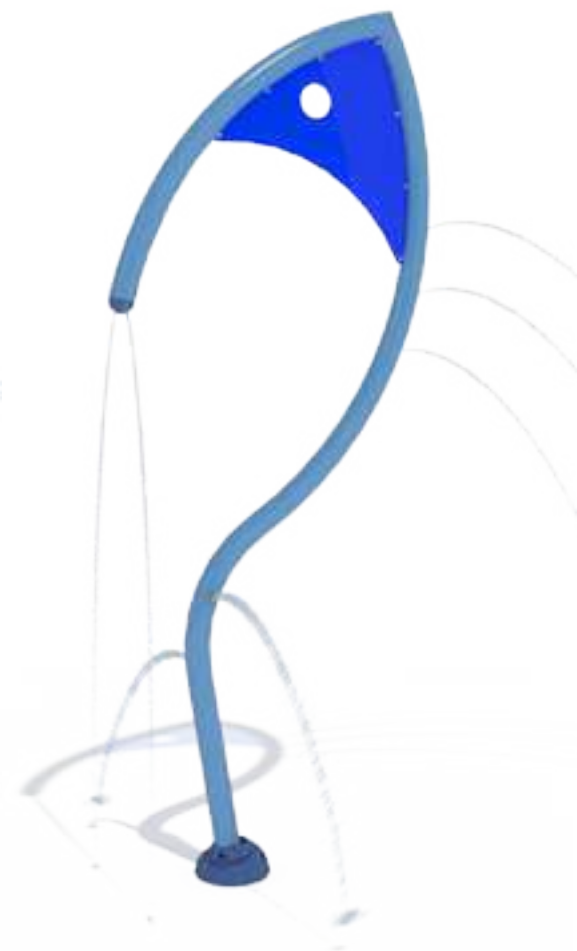

SEA SILHOUETTE FISH
VOR 7687

145/59/13 IN
368/150/33 CM

10-18 GPM
37.9-68.1 LPM

PODSPRAY™