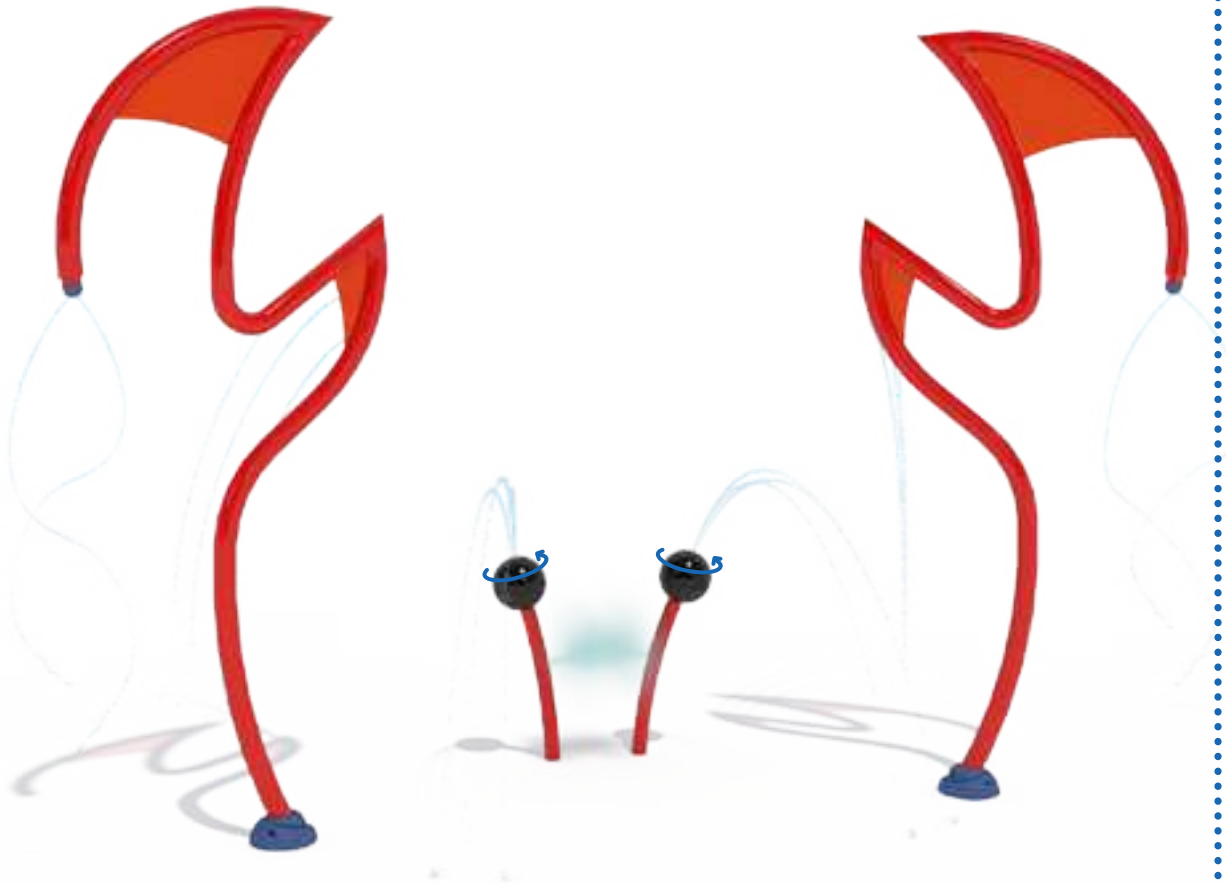

 86/93/119 IN  
217/235/302 CM

 20-32 GPM  
75.7-121 LPM

 PODSPRAY™

**SEA SILHOUETTE TURTLE**  
VOR 7689

 144/131/13 IN  
366/332/33 CM

 9-18 GPM  
34.1-68.1 LPM

**SEA SILHOUETTE CRAB**  
VOR 7690

 149/206/65 IN  
377/523 /163 CM