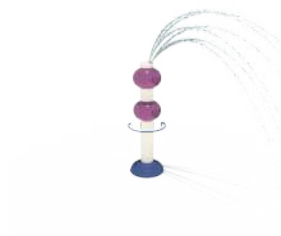

TWISTER
VOR - 0534

DIMENSIONS
41x14x14 IN
105x36x36 CM

PRESSURE
10-15 PSI
0.7-1.0 BAR

FLOW
5-10 GPM
19-38 LPM

SMARTFLOW
2-7 GPM
8-26 LPM

BAY
TODDLER

COLORS
VORTEX COLOR CHOICES