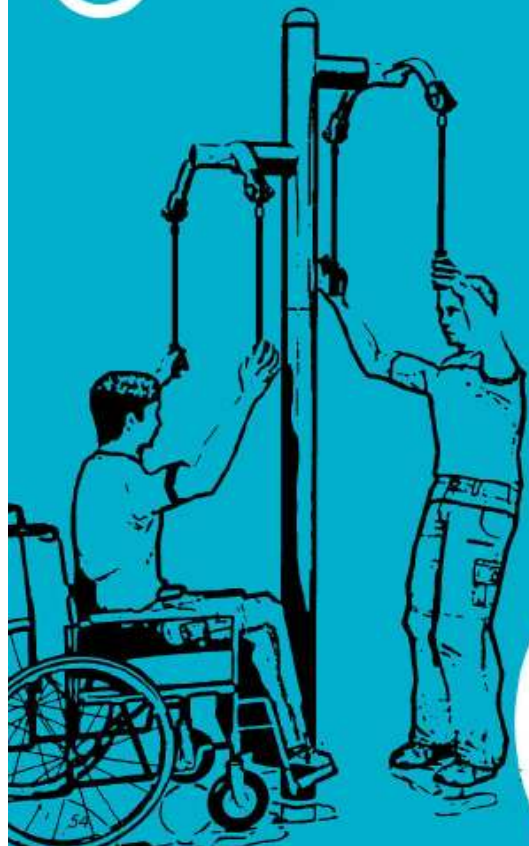

HANDICAP OUTDOOR FITNESS
EQUIPMENT SERIES

残疾人室外健身器材系列

WD-5018DH 手部脚部转动压脚臂力器
Handicap Fitness Equipment Combination-1
规格 (Size): 1150x1110x1290mm
安全范围 (Safety Zone): 4150x4150mm

WD-5019OH 抬手扩胸上拉伸握器
Handicap Fitness Equipment Combination-2
规格 (Size): 1700x960x1350mm
安全范围 (Safety Zone): 4710x4100mm